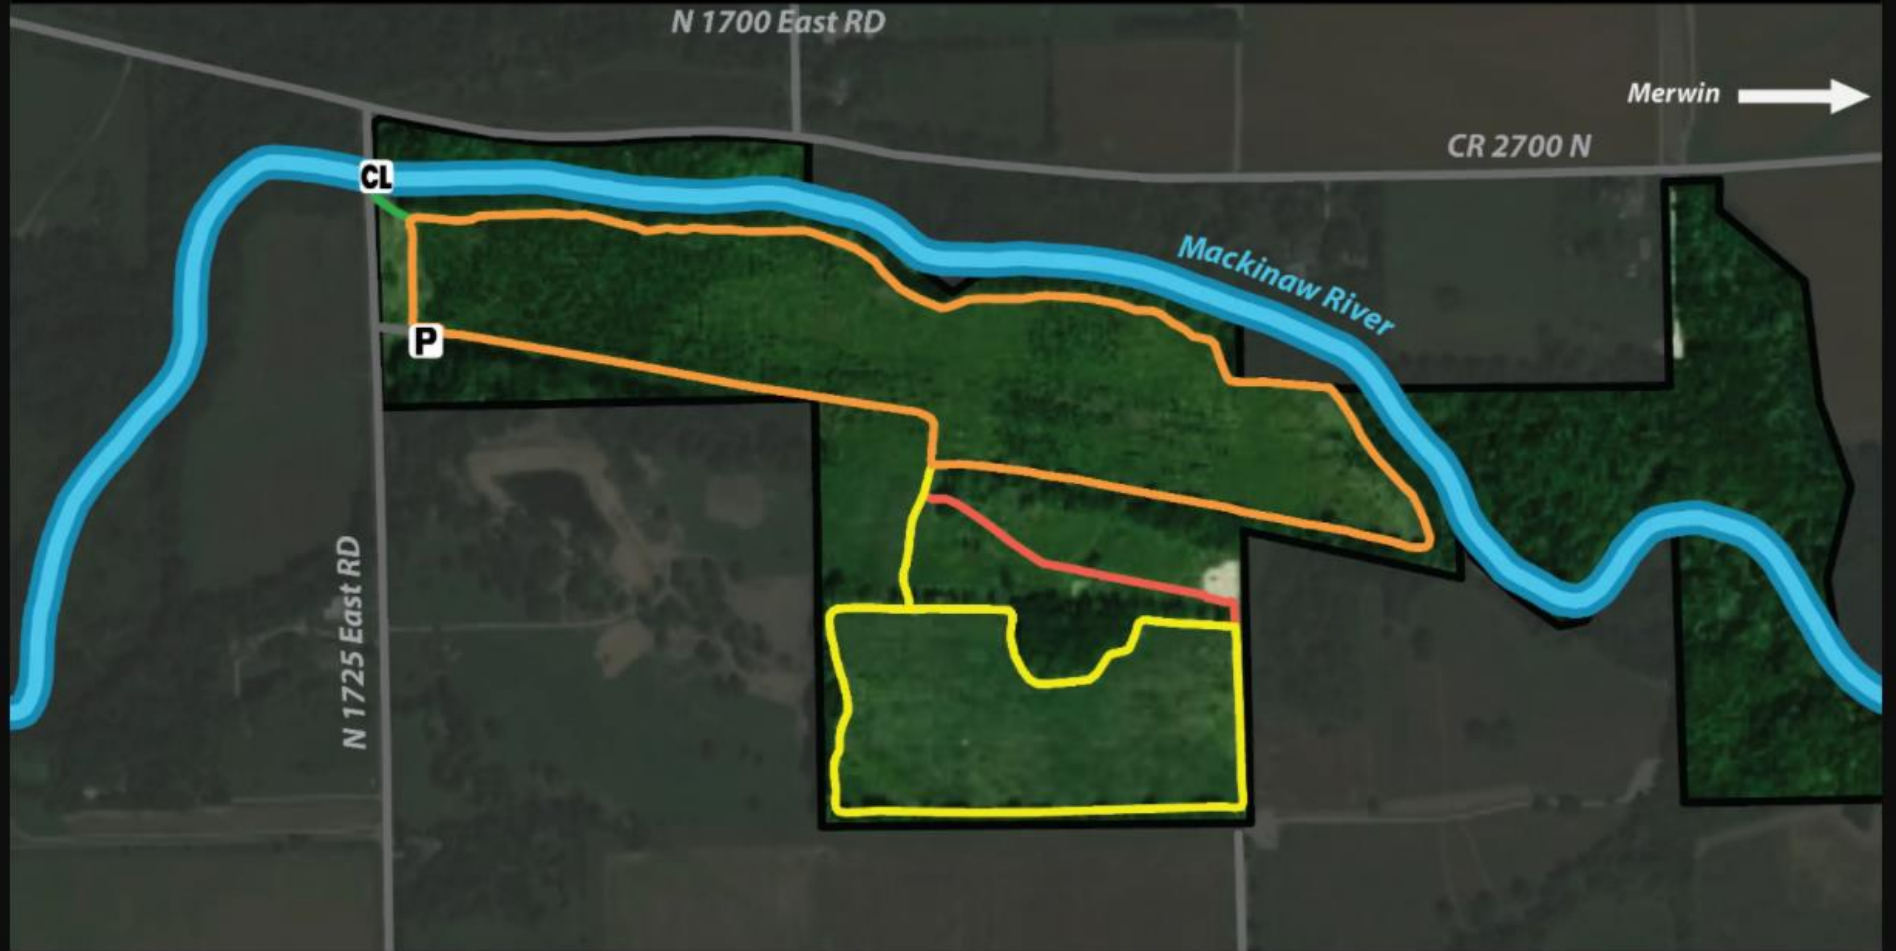

# Sweeney Woods Preserve

## Trails

- |  |  |
|--|--|
|  1.81 miles |  0.27 miles |
|  1.09 miles |  0.03 miles |

## Key

-  Parking
-  Canoe Launch