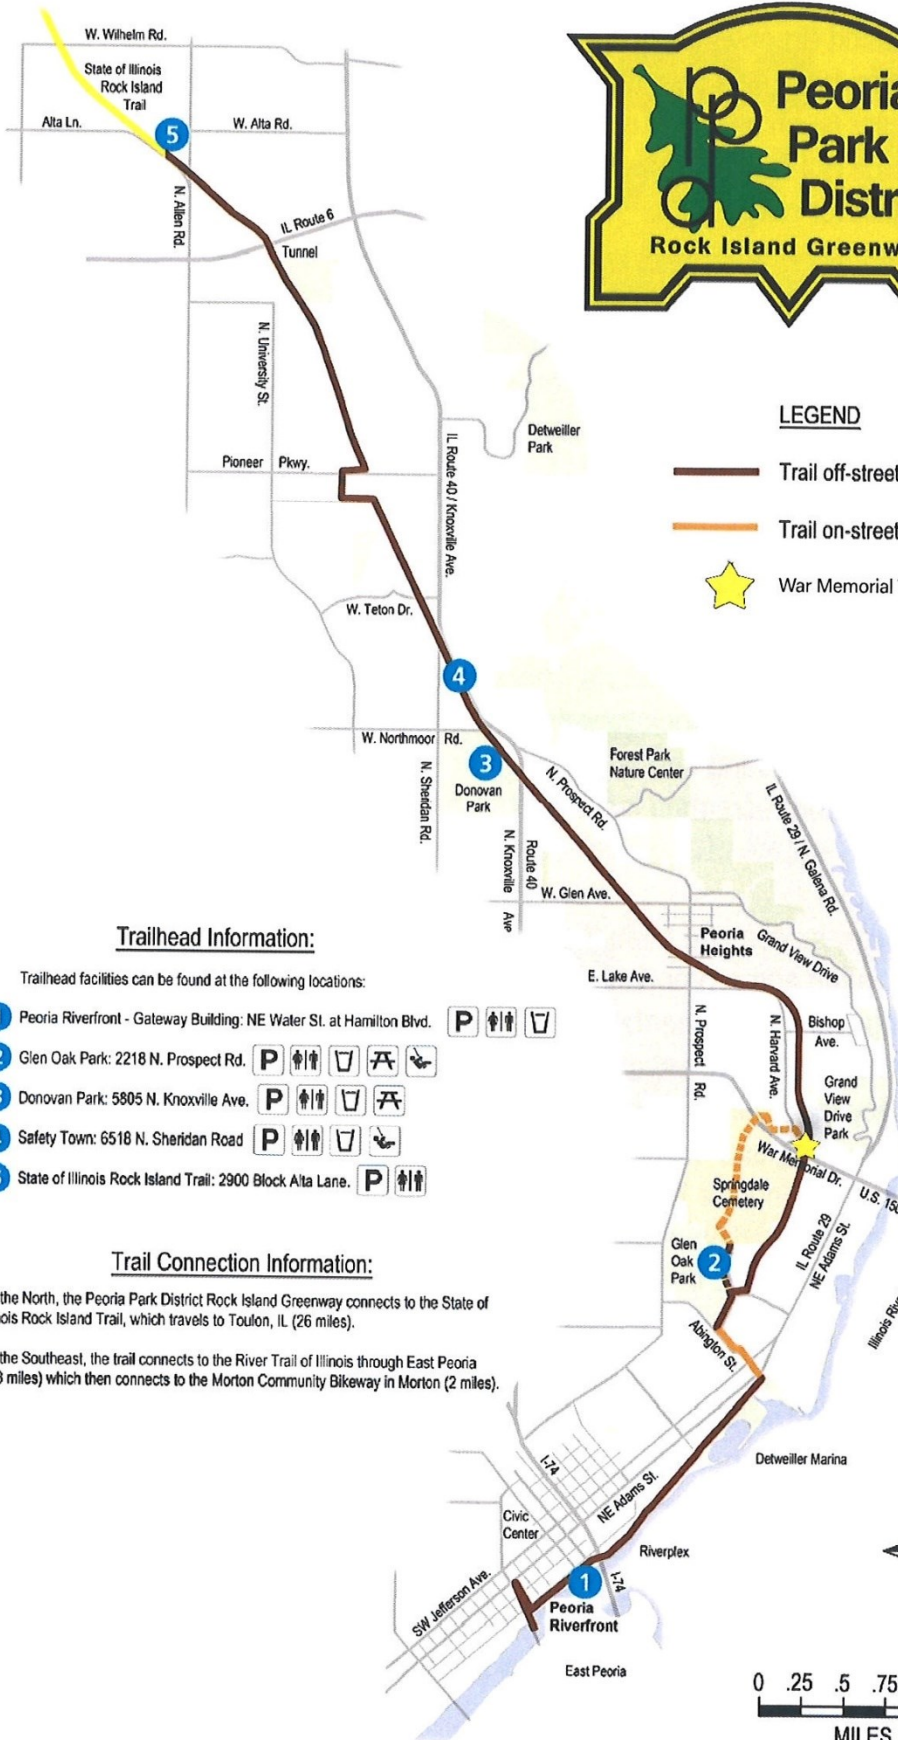

# UPDATED TRAIL MAP: ROCK ISLAND GREENWAY

## LEGEND

-  Trail off-street
-  Trail on-street/bike lane
-  War Memorial Trestle Bridge

### Trailhead Information:

Trailhead facilities can be found at the following locations:

- 1** Peoria Riverfront - Gateway Building: NE Water St. at Hamilton Blvd. 
- 2** Glen Oak Park: 2218 N. Prospect Rd. 
- 3** Donovan Park: 5805 N. Knoxville Ave. 
- 4** Safety Town: 6518 N. Sheridan Road 
- 5** State of Illinois Rock Island Trail: 2900 Block Alta Lane. 

### Trail Connection Information:

To the North, the Peoria Park District Rock Island Greenway connects to the State of Illinois Rock Island Trail, which travels to Toulon, IL (26 miles).

To the Southeast, the trail connects to the River Trail of Illinois through East Peoria (4.8 miles) which then connects to the Morton Community Bikeway in Morton (2 miles).