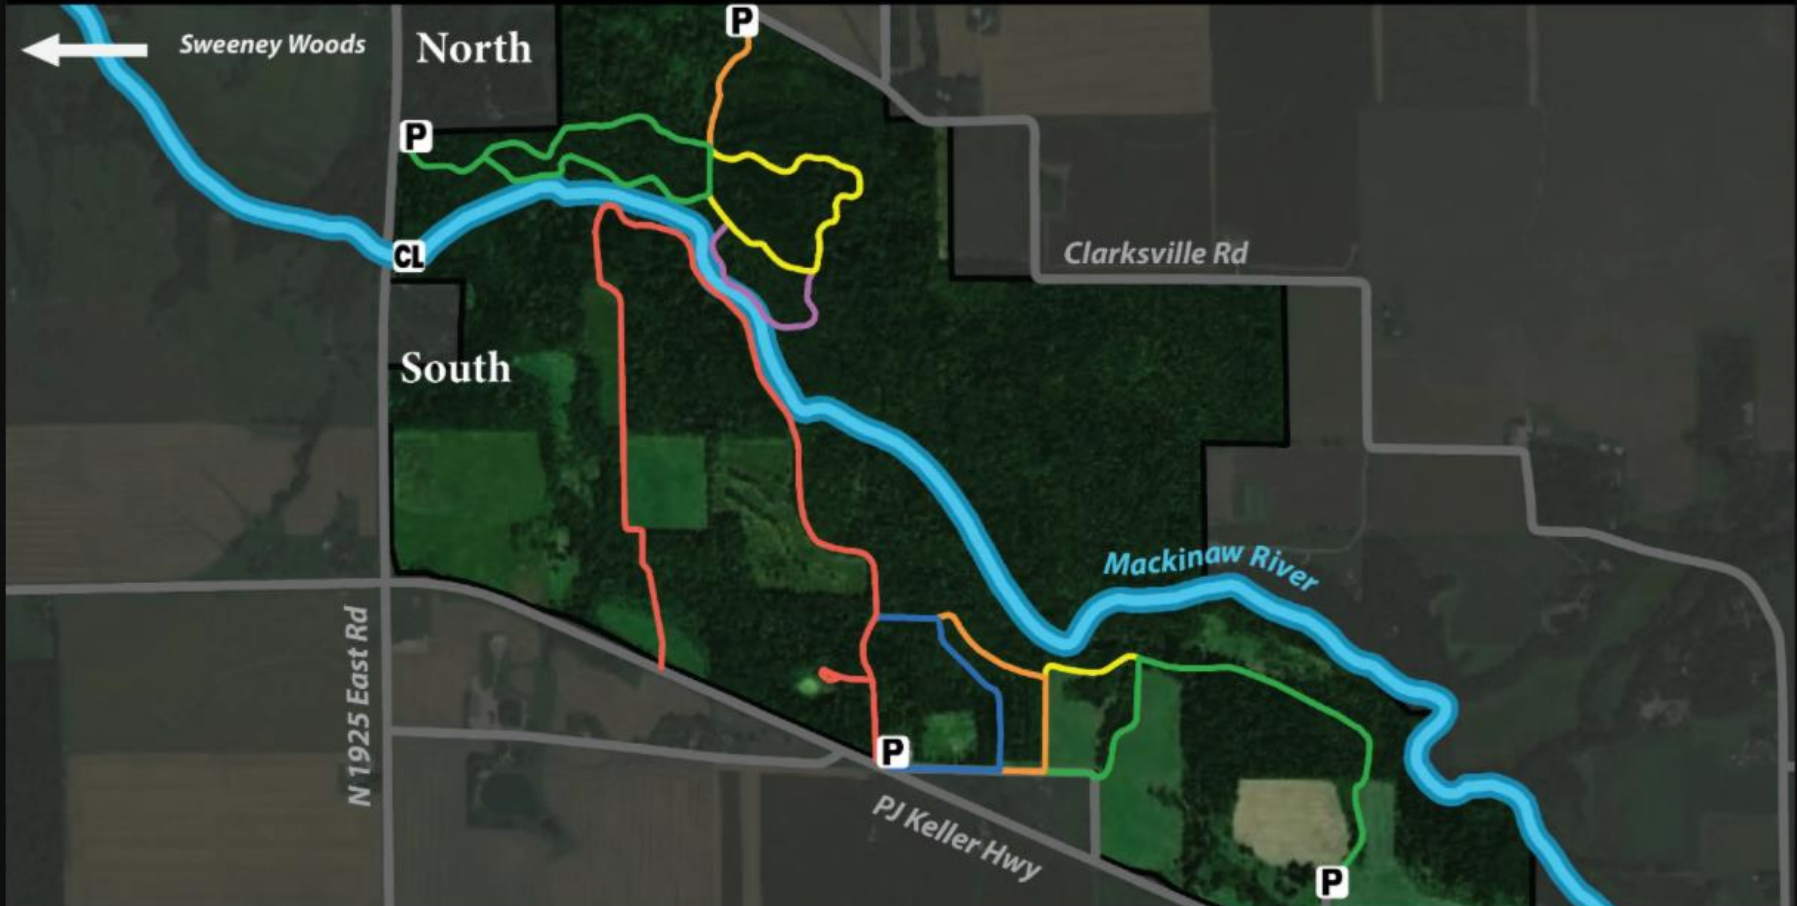

Merwin Savannah Nature Preserve

Trails

North	South	
1.35 miles	2.43 miles	1.21 miles
0.88 miles	0.70 miles	
0.28 miles	0.55 miles	
0.46 miles	0.21 miles	

Key

- Parking
- Picnic Area
- Canoe Launch