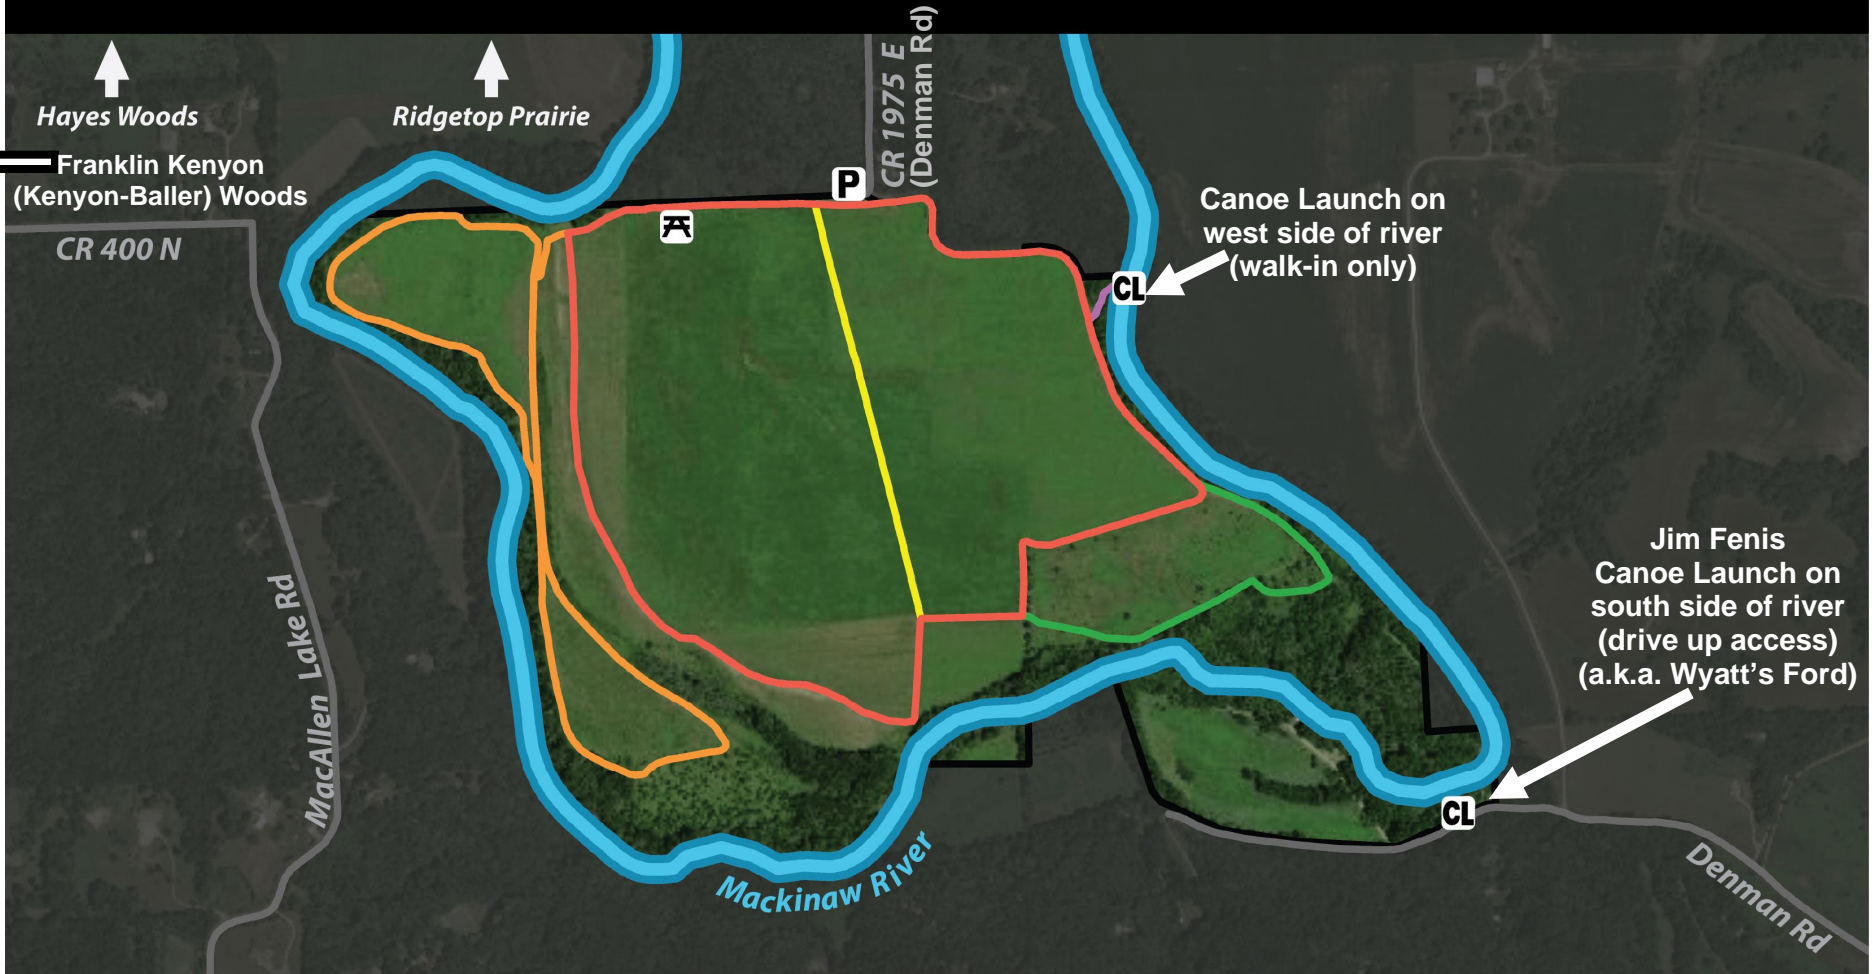

Letcher Basin Land and Water Reserve

ParkLands Foundation

Trails

2.39 miles	0.60 miles
1.98 miles	0.07 miles
0.38 miles	

Key

- Parking
- Picnic Area
- Canoe Launch