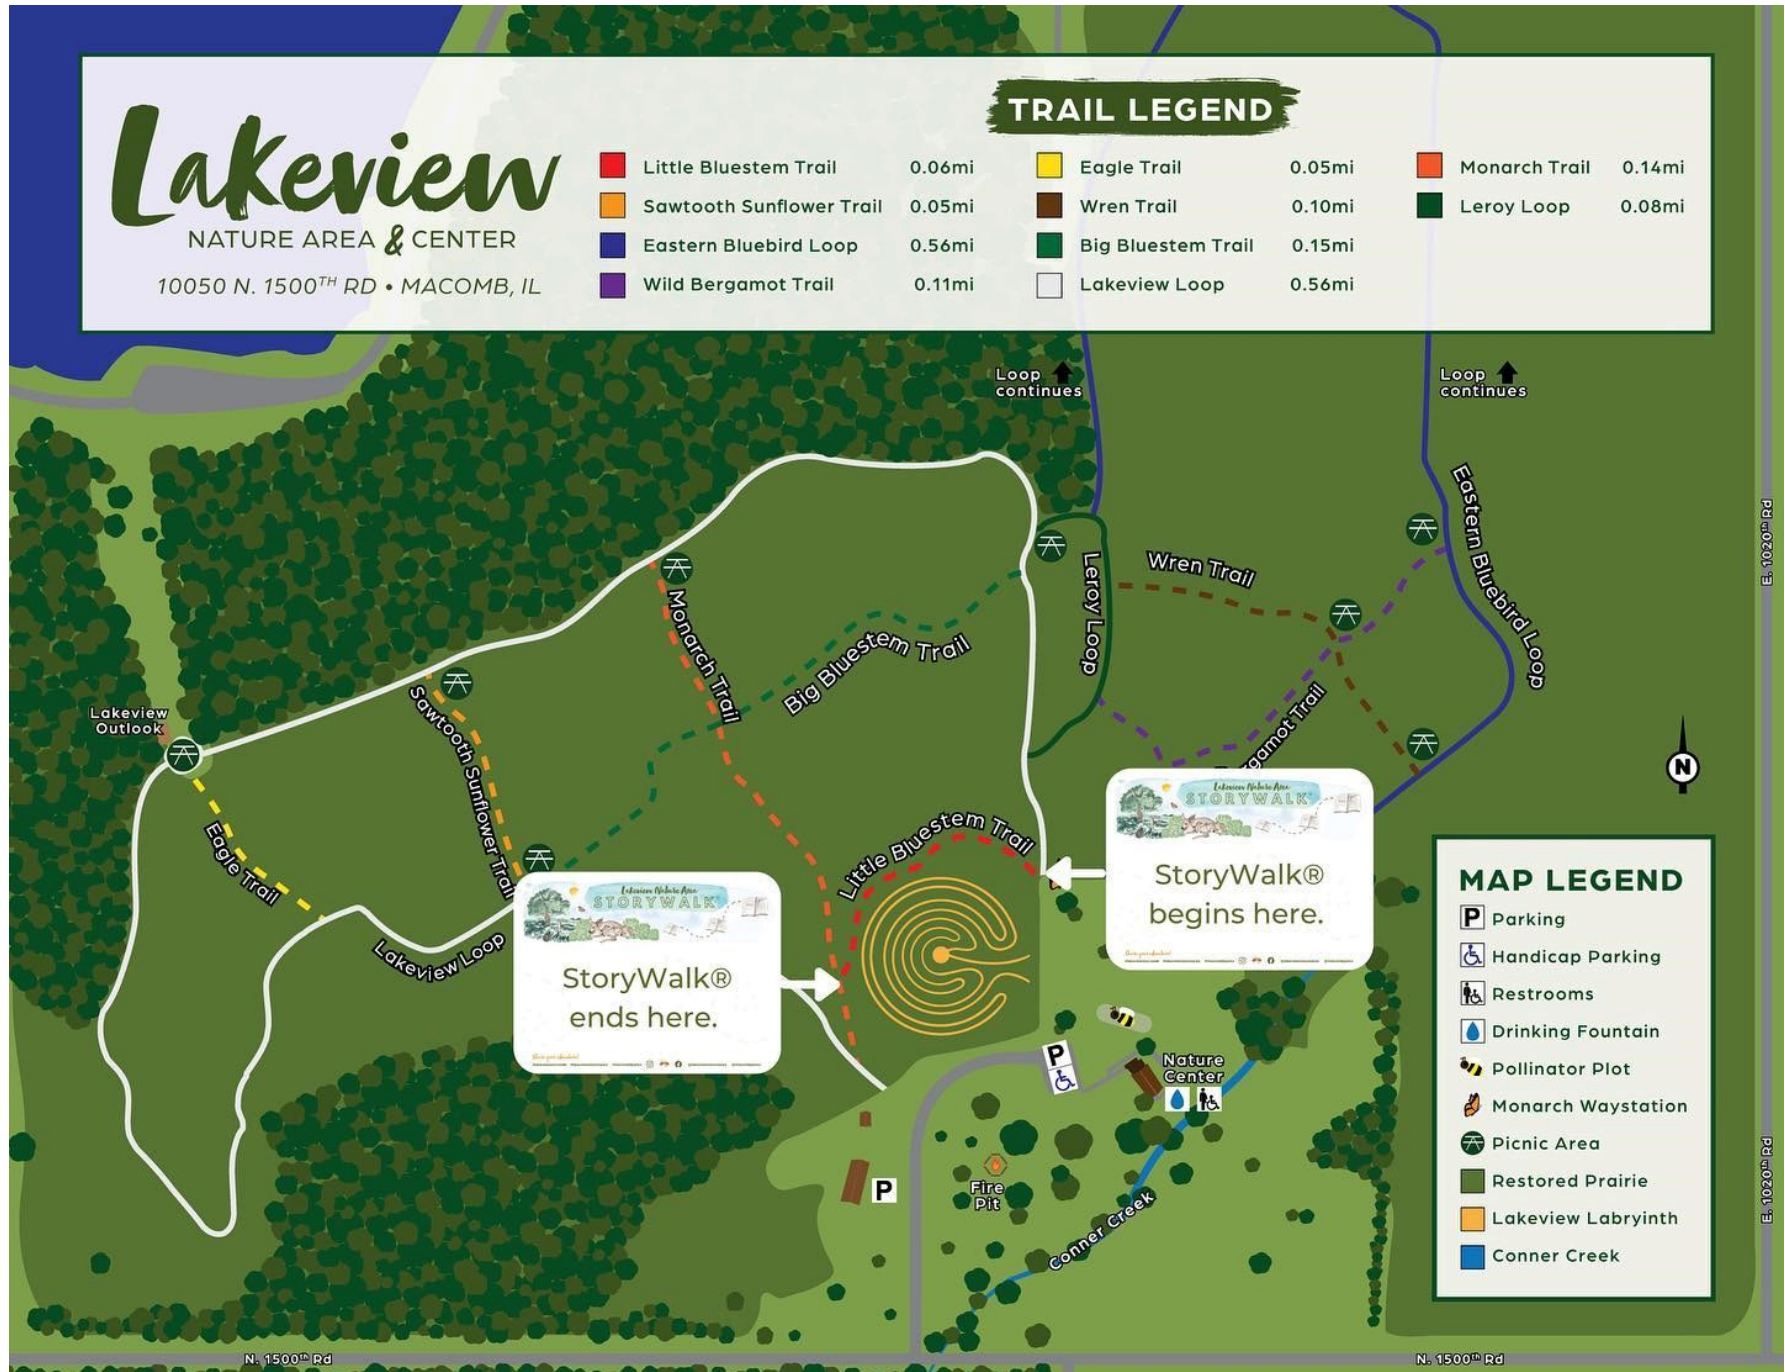

Lakeview Nature Area ~ Macomb, IL

Lakeview

NATURE AREA & CENTER

10050 N. 1500TH RD • MACOMB, IL

TRAIL LEGEND

█ Little Bluestem Trail	0.06mi	█ Eagle Trail	0.05mi	█ Monarch Trail	0.14mi
█ Sawtooth Sunflower Trail	0.05mi	█ Wren Trail	0.10mi	█ Leroy Loop	0.08mi
█ Eastern Bluebird Loop	0.56mi	█ Big Bluestem Trail	0.15mi	 Lakeview Loop	0.56mi
█ Wild Bergamot Trail	0.11mi				

MAP LEGEND

- P Parking
- ♿ Handicap Parking
- 🚻 Restrooms
- 💧 Drinking Fountain
- 🐝 Pollinator Plot
- 🦋 Monarch Waystation
- 🍷 Picnic Area
- Restored Prairie
- Lakeview Labrynth
- Conner Creek