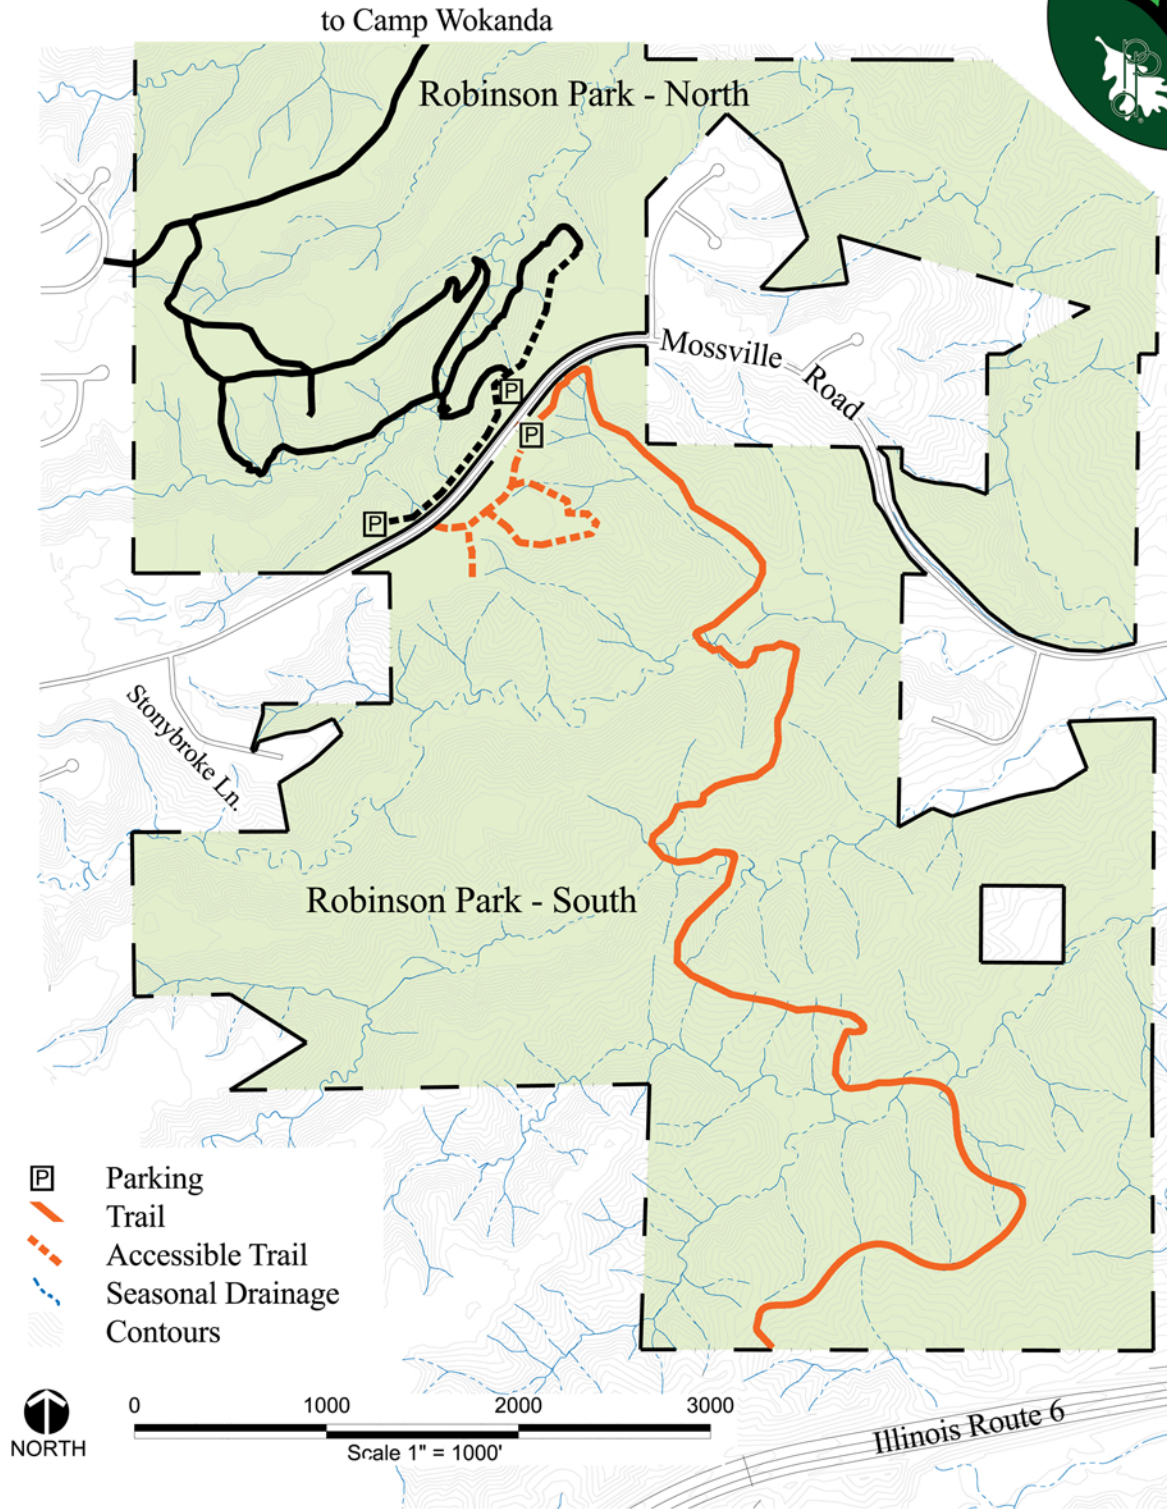

Welcome to the Illinois River Bluff Trail.

Please be aware that the trail is routed through natural areas. The things that make this area unique can also be hazards if you are not prepared. Mud, poison ivy, fallen limbs, and steep slopes are just a few of the conditions you may experience. Be careful!

If you see any downed trees across the trail, washouts, or areas of the trail that require maintenance, please give us a call at 691-3098 or 682-6684. Thank You!

The Peoria Park District