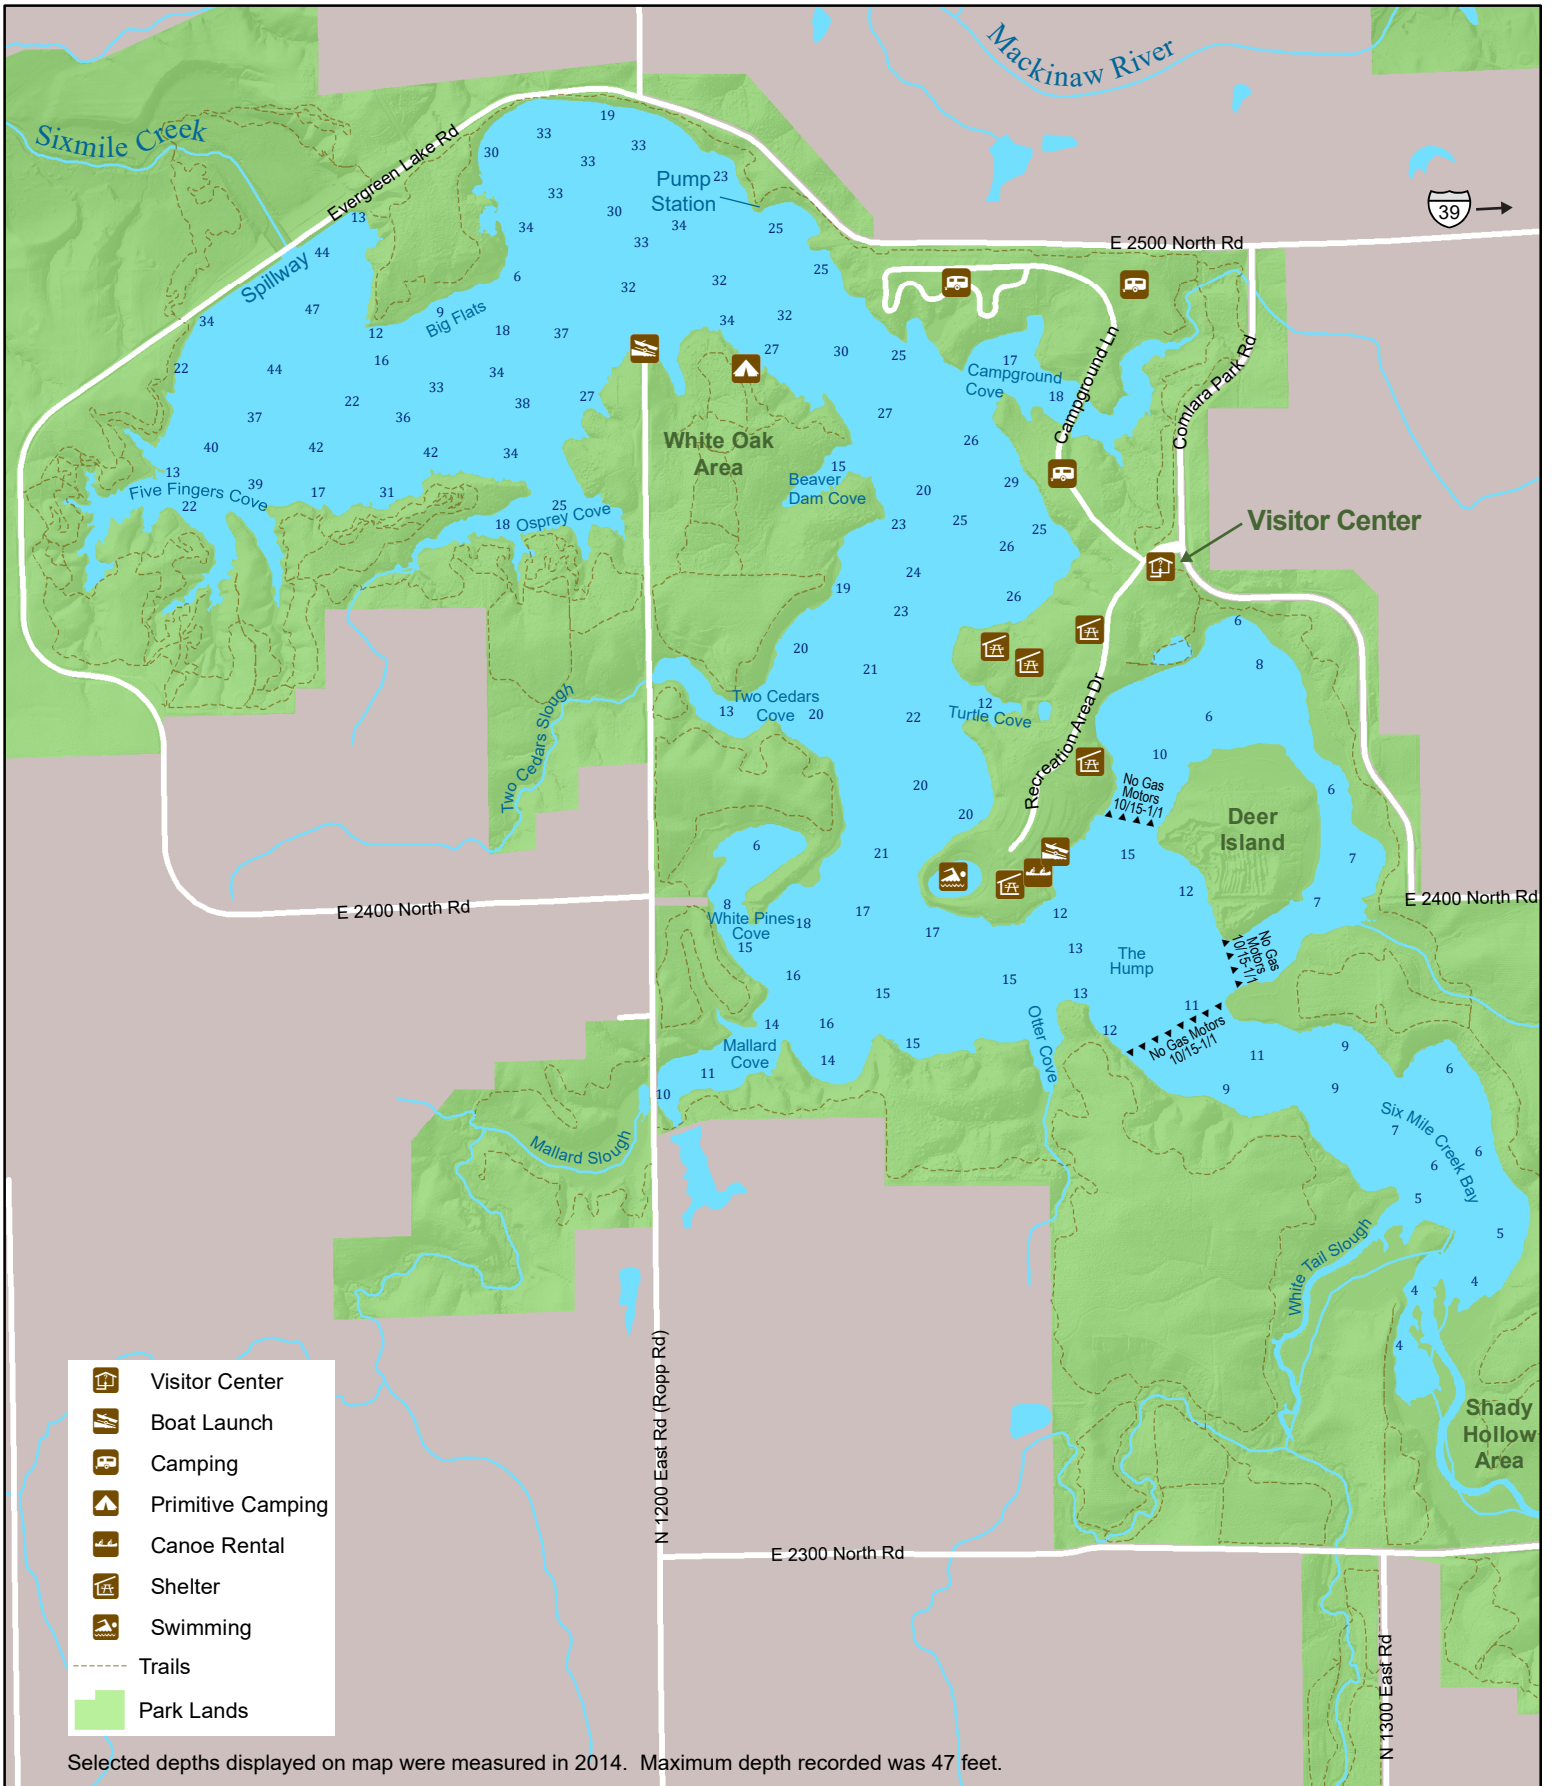

# Evergreen Lake

Selected depths displayed on map were measured in 2014. Maximum depth recorded was 47 feet.