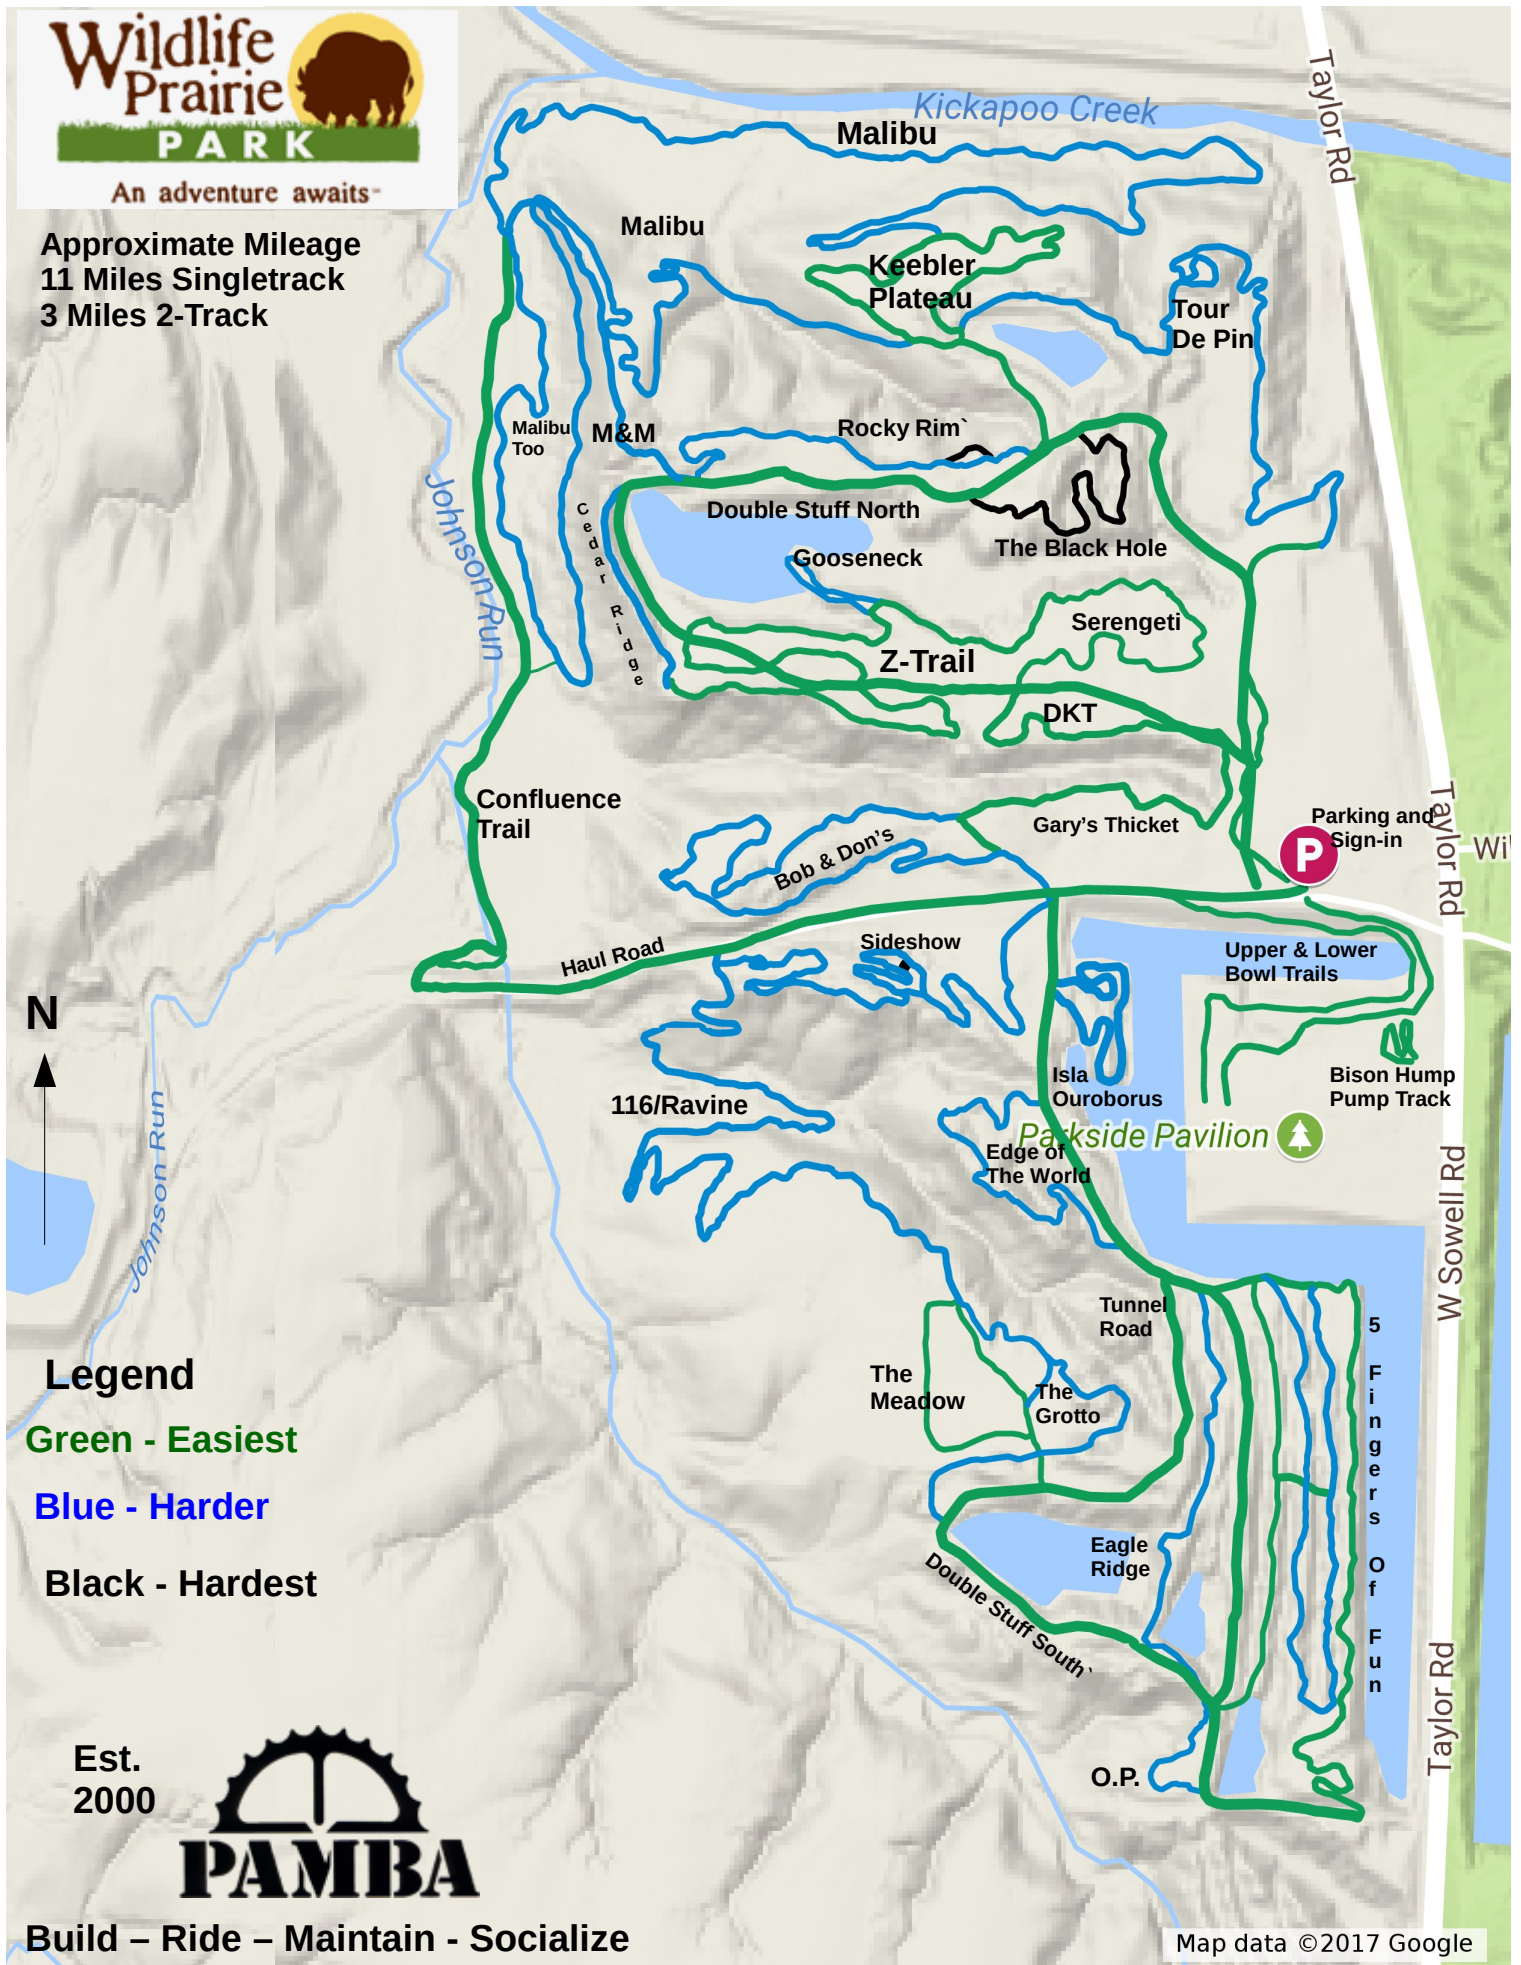

An adventure awaits~

Approximate Mileage
11 Miles Singletrack
3 Miles 2-Track

Legend

Green - Easiest

Blue - Harder

Black - Hardest

Est.
2000

Build - Ride - Maintain - Socialize

Map data ©2017 Google