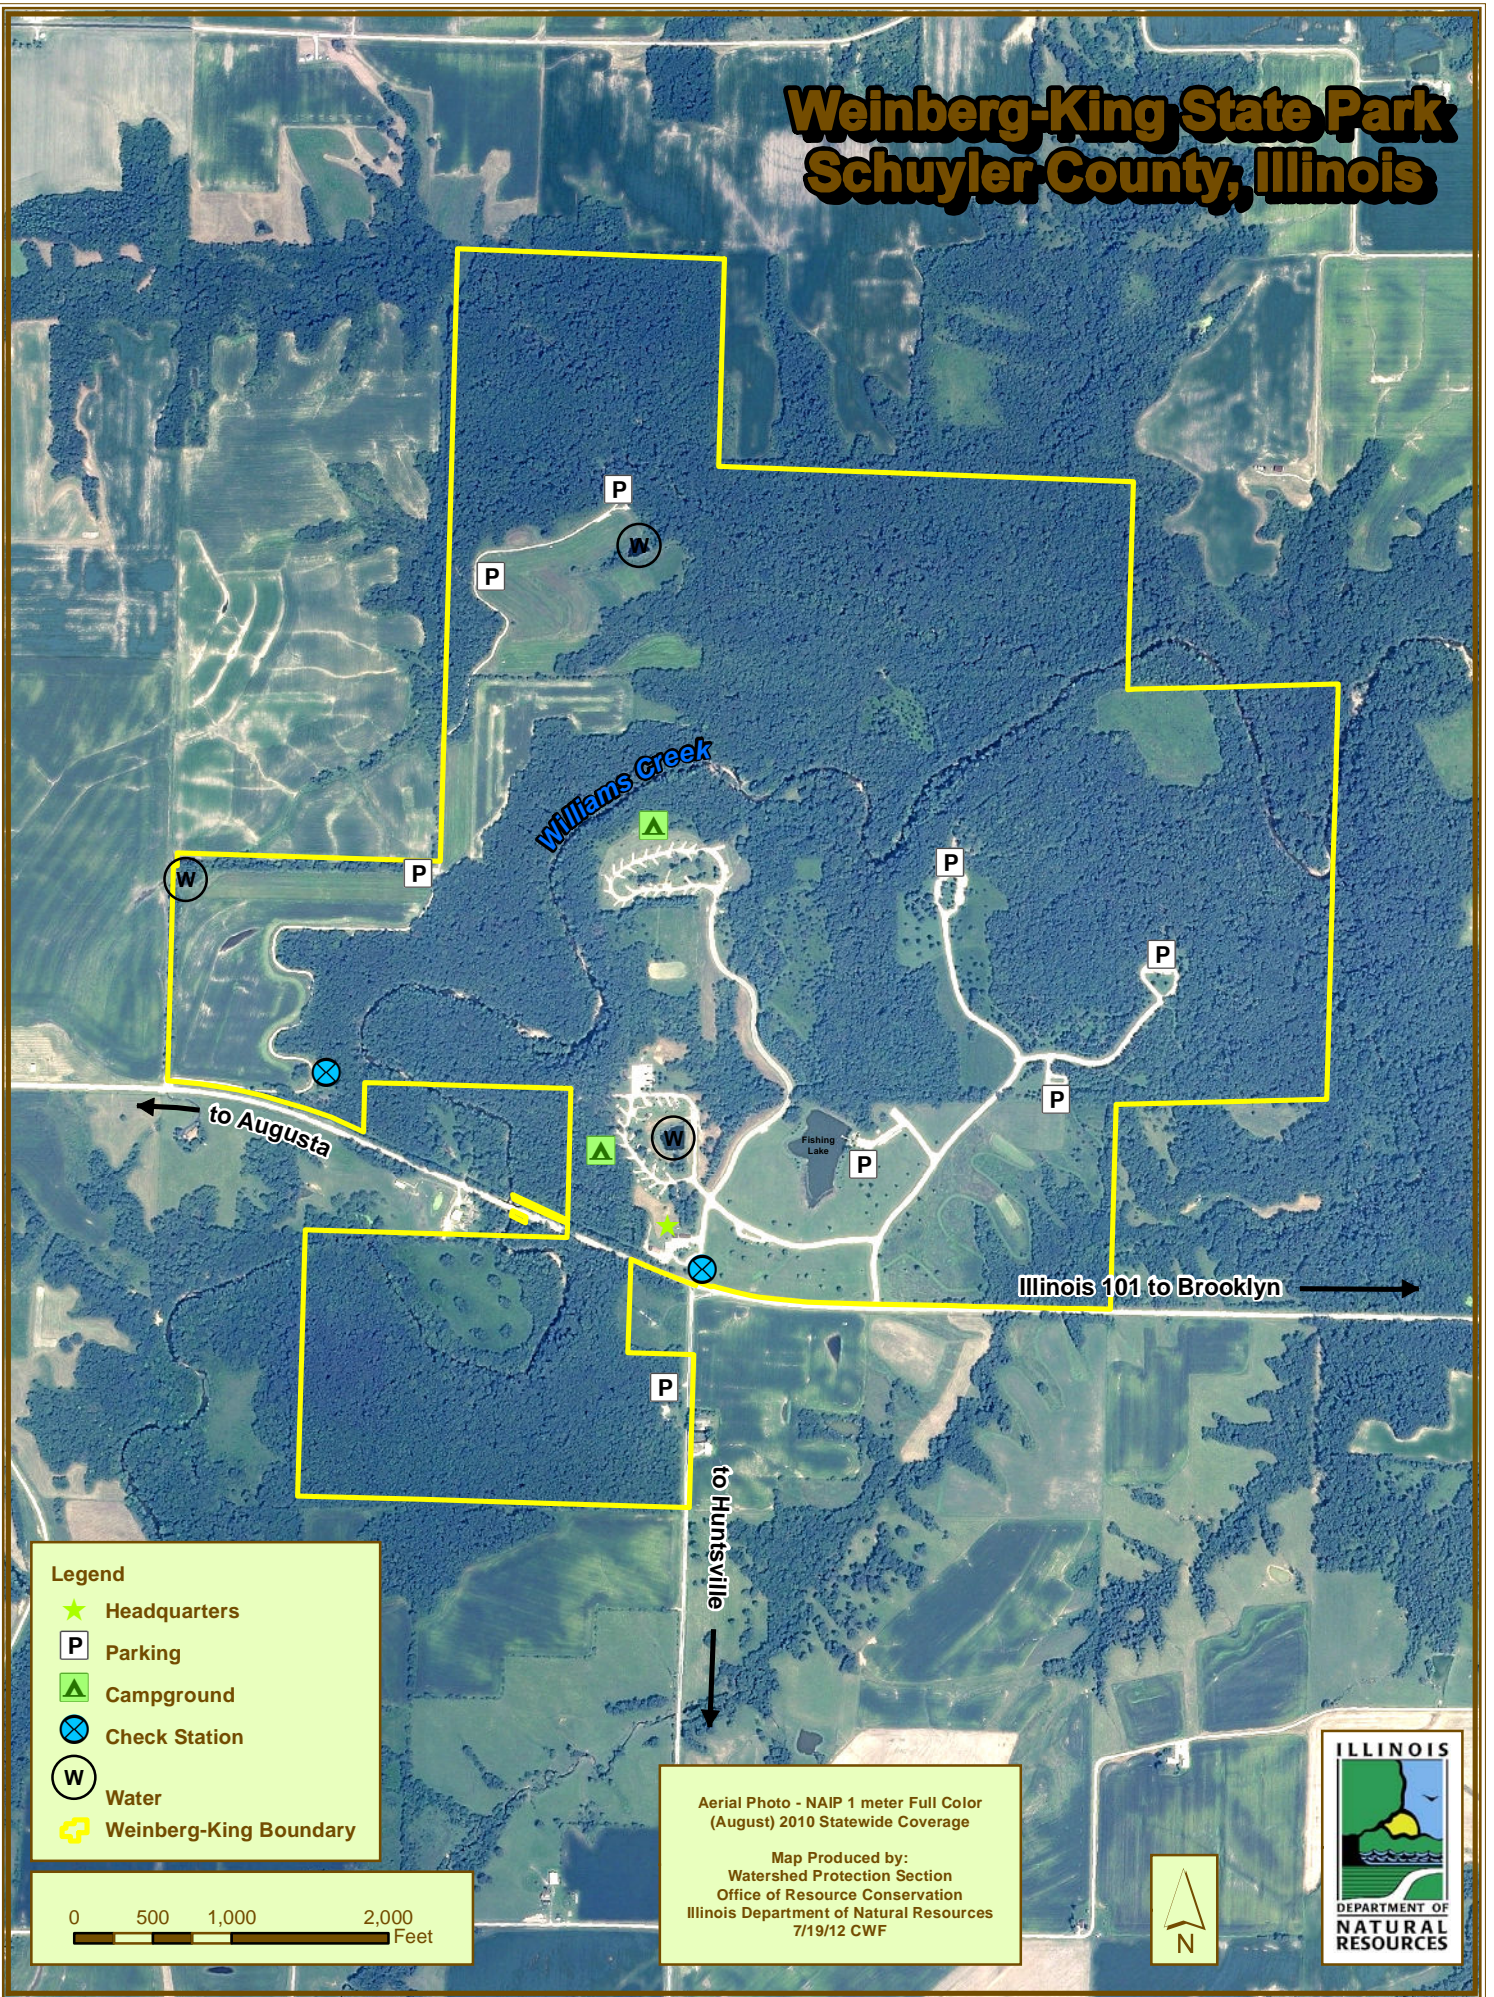

# Weinberg-King State Park Schuyler County, Illinois

### Legend

- ★ Headquarters
- P Parking
- ▲ Campground
- ⊗ Check Station
- ⊙ Water
- ▭ Weinberg-King Boundary

0 500 1,000 2,000 Feet

Aerial Photo - NAIP 1 meter Full Color  
(August) 2010 Statewide Coverage

Map Produced by:  
Watershed Protection Section  
Office of Resource Conservation  
Illinois Department of Natural Resources  
7/19/12 CWF