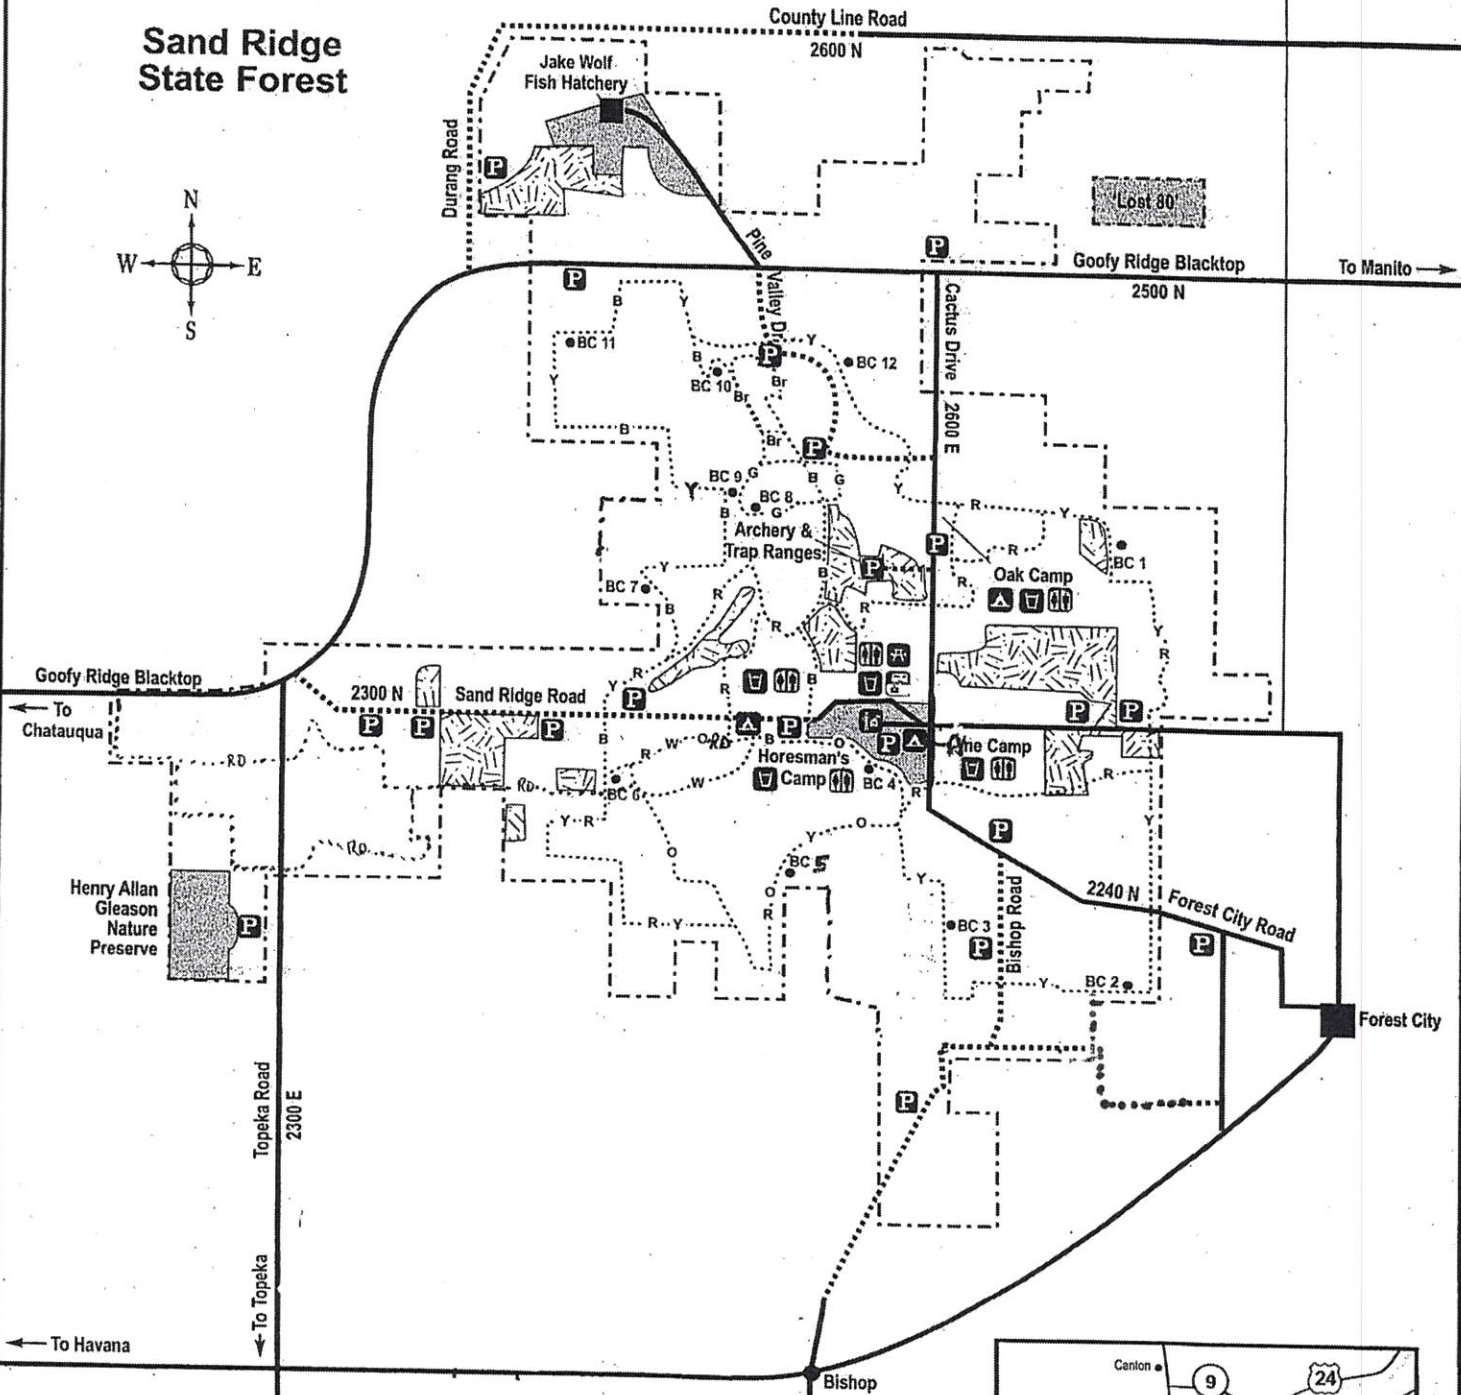

Sand Ridge State Forest

Legend

Headquarters	Restrooms	Restricted Area	Game Fields
Park Boundary	Drinking Water	Trails	
Campground	Sanitary Dump Station	Y - Yellow Trail 14.8 miles	
Parking	Asphalt Roads	R - Red Trail 11 miles	
Picnic Area	Sand Roads	B - Blue Trail 7.7 miles	
	Trails	O - Orange Trail 5 miles	
		G - Green Trail 1.75 miles	
		Br - Brown Trail 2.15 miles	
		W - White Trail 1.25 miles	
		RD - Red DIAMOND TRAIL 5 miles	

2-17-17 JLM