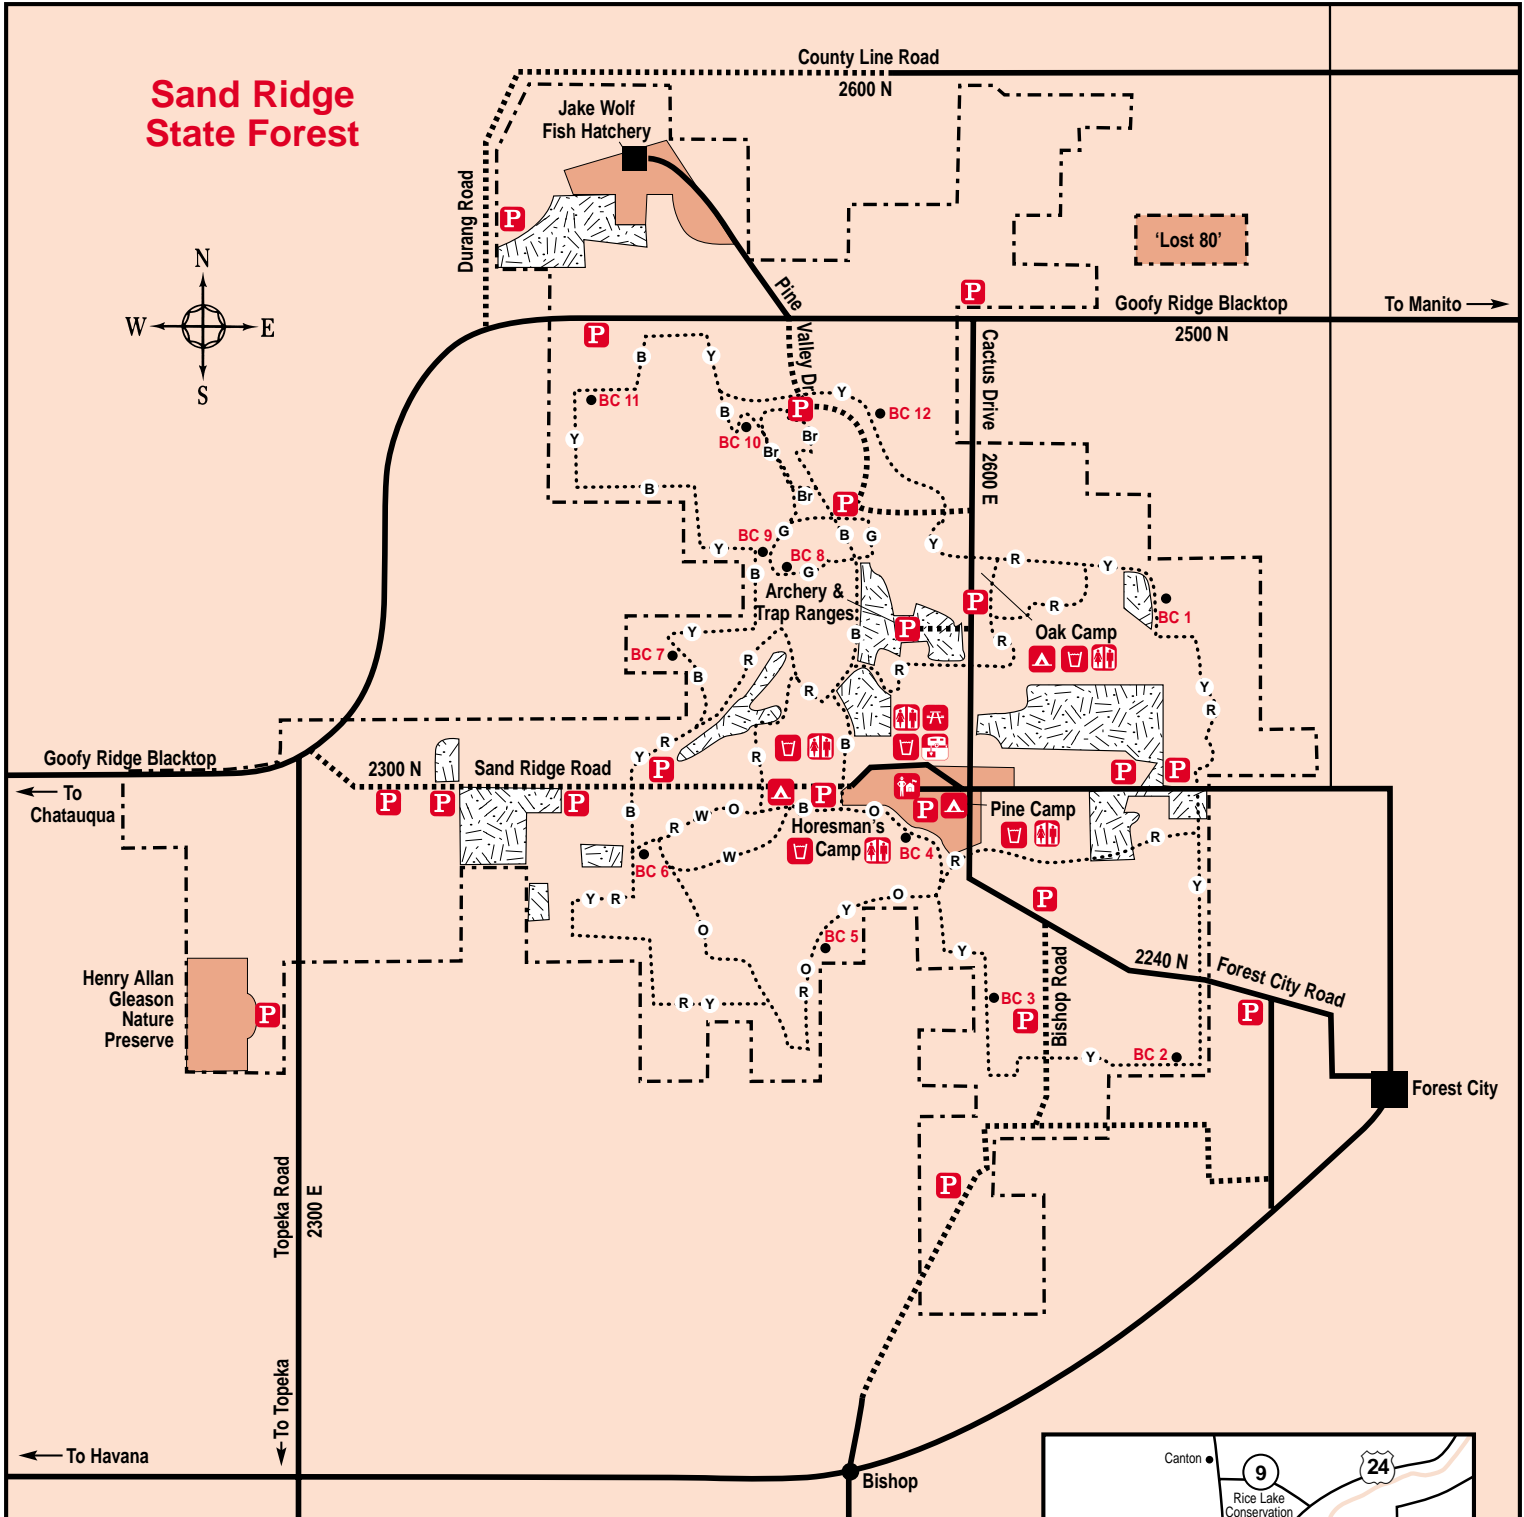

Sand Ridge State Forest

Legend

- | | | | |
|---------------|-----------------------|---------------------------------------|-------------|
| Headquarters | Restrooms | Restricted Area | Game Fields |
| Park Boundary | Drinking Water | Trails | |
| Campground | Sanitary Dump Station | Y - Yellow Trail 14.8 miles | |
| Parking | Asphalt Roads | R - Red Trail 11 miles | |
| Picnic Area | Sand Roads | B - Blue Trail 7.7 miles | |
| | Trails | O - Orange Trail 5 miles | |
| | | G - Green Trail 1.75 miles | |
| | | Br - Brown Trail 2.15 miles | |
| | | W - White Trail 1.25 miles | |