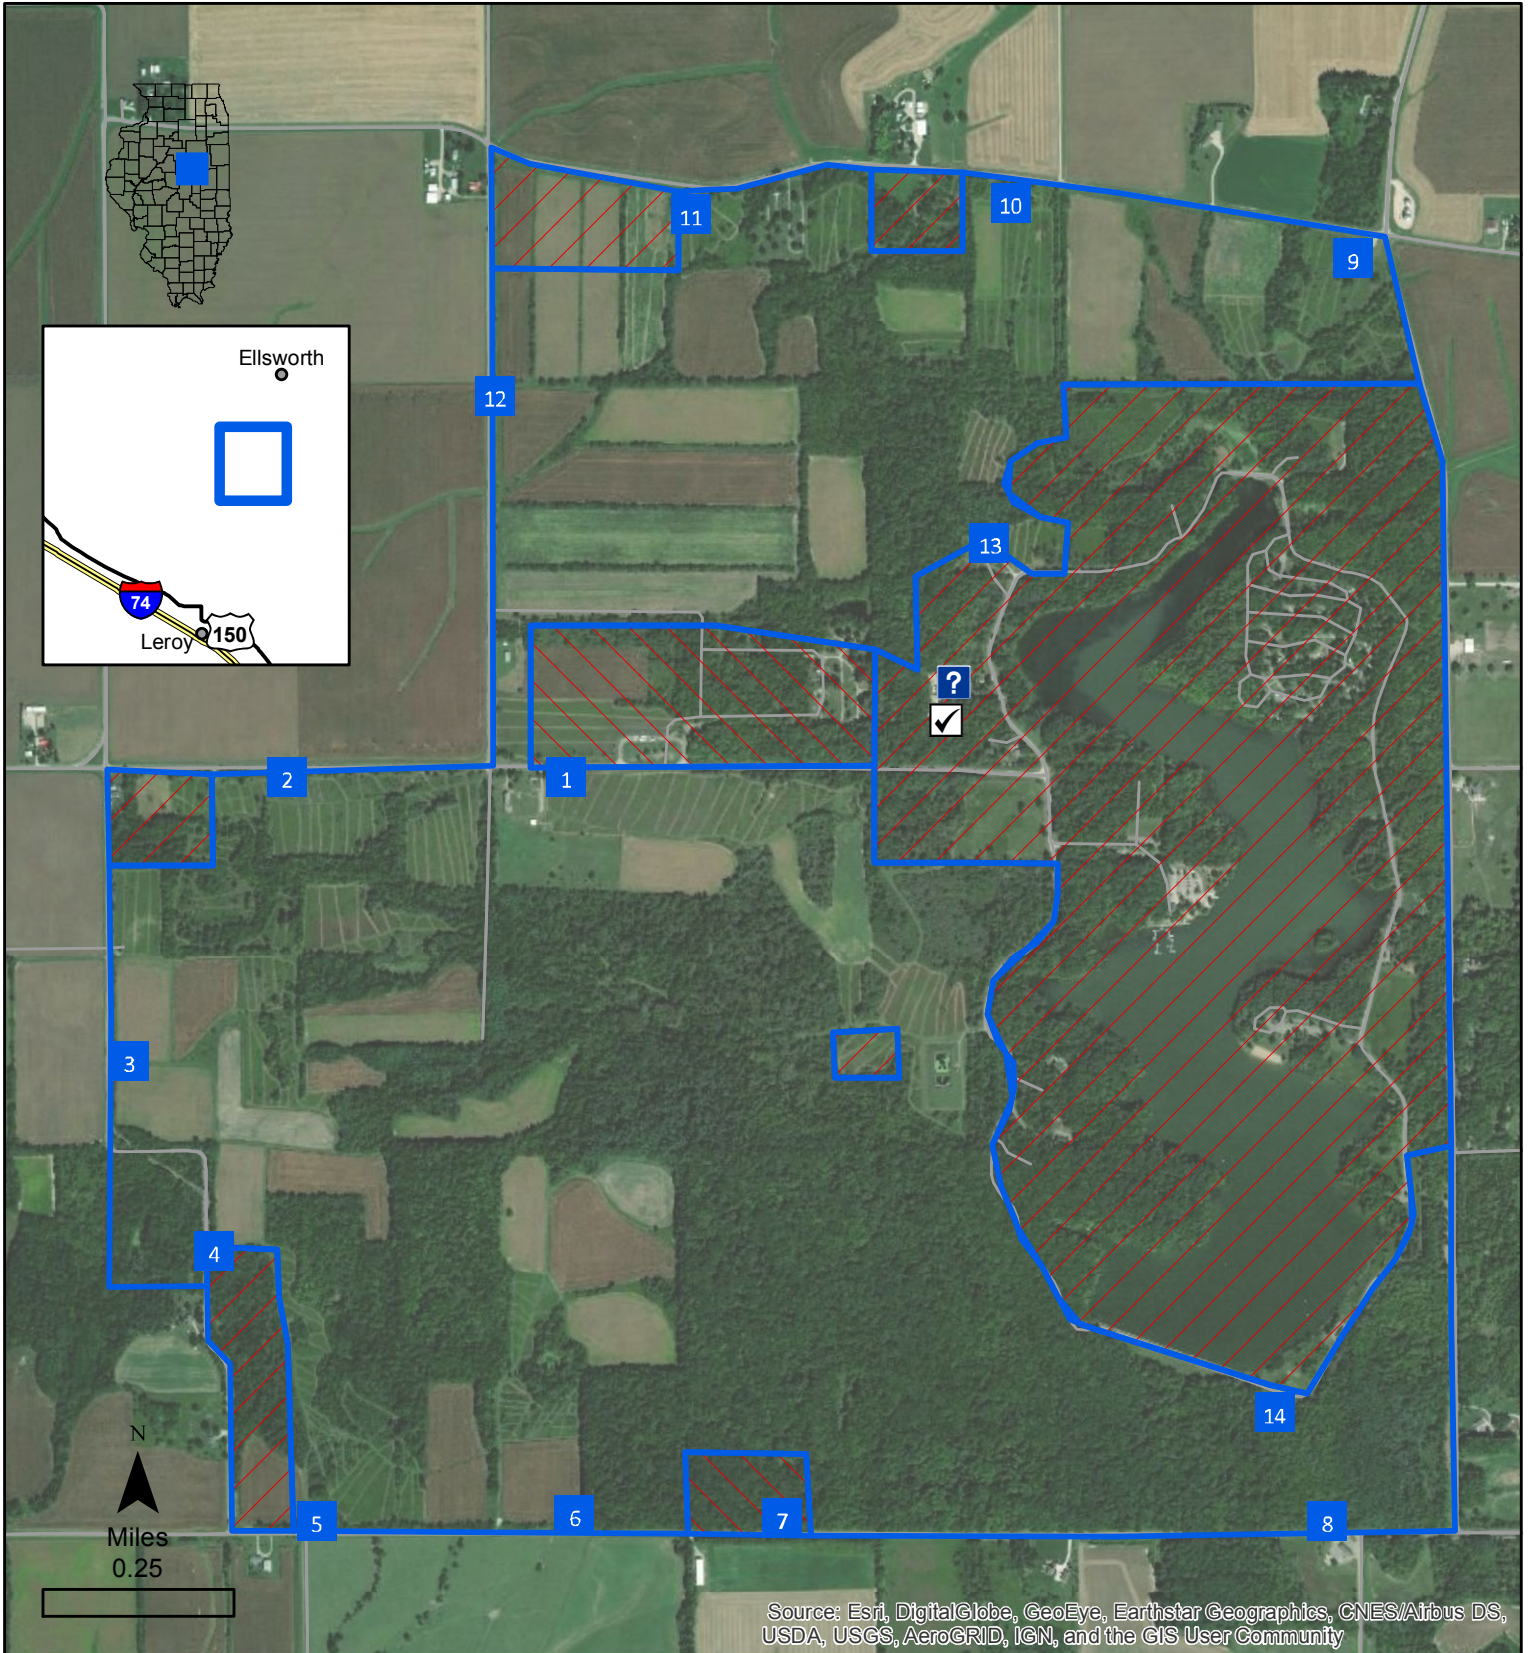

Moraine View

State Recreation Area

Source: Esri, DigitalGlobe, GeoEye, Earthstar Geographics, CNES/Airbus DS, USDA, USGS, AeroGRID, IGN, and the GIS User Community

-  IDNR Boundary
-  No Hunting
-  Closed to Hunting (August 1st to November 1st)
-  Site Office
-  Hunter Check Station
-  Parking Lot

Moraine View State Recreation Area
 27374 E 900 North Rd, Le Roy, IL 61752
 Phone (309) 724-8032

Date: 6/20/2019

For further information refer to the site's hunter fact sheet at:
<https://www.dnr.illinois.gov/hunting/FactSheets>