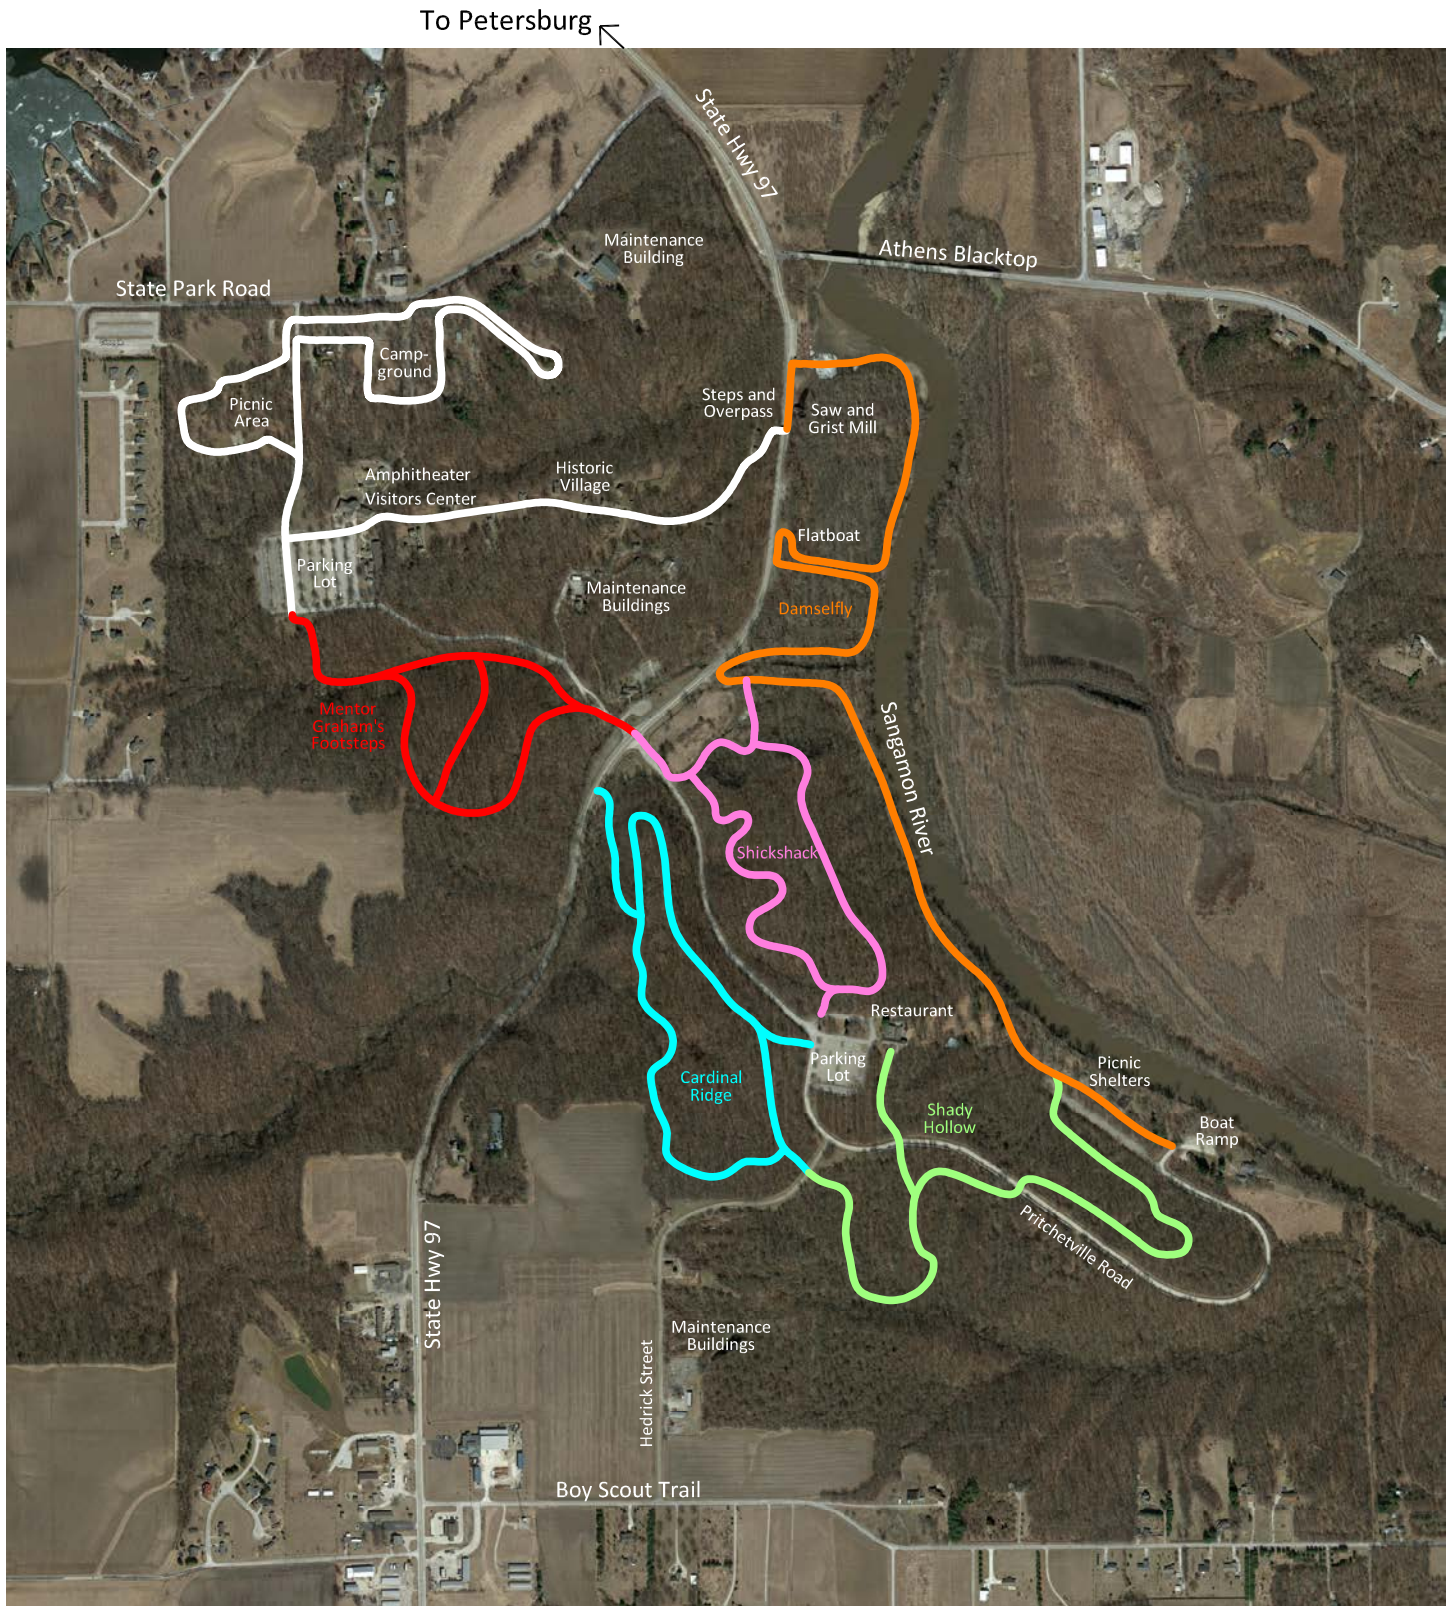

Lincoln's New Salem State Historic Site

15588 History Lane, Petersburg, Illinois 62675 (217-632-4000)

Graphic Scale

Trail Legend

- Mentor Graham's Footsteps (1.0 mi.)
- Damselfly (1.6 mi.)
- Cardinal Ridge (1.0 mi.)
- Shickshack (0.9 mi.)
- Shady Hollow (1.1 mi.)