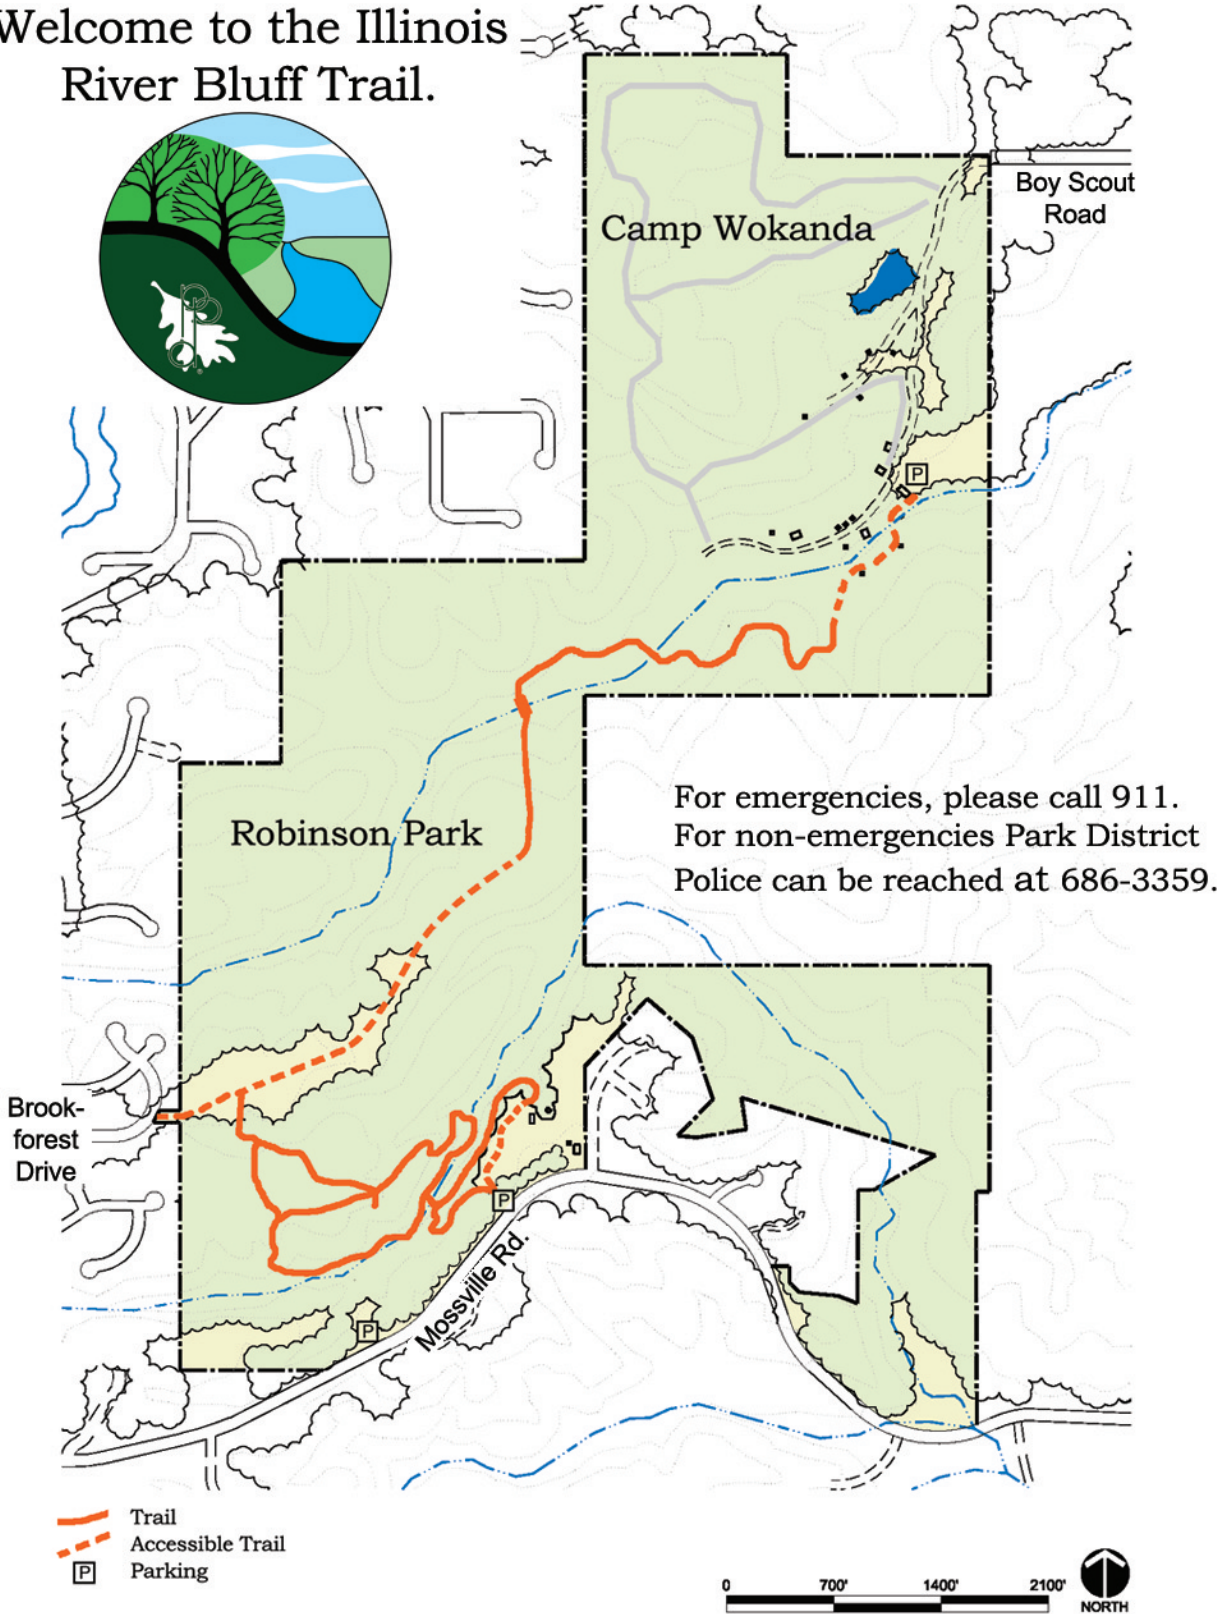

Welcome to the Illinois River Bluff Trail.

Please be aware that the trail is routed through natural areas. The things that make this area unique can also be hazards if you are not prepared. Mud, poison ivy, fallen limbs, and steep slopes are just a few of the conditions you may experience. Be careful!

If you see any downed trees across the trail, washouts, or areas of the trail that require maintenance, please give us a call at 691-3098 or 682-6684. Thank you!

The Peoria Park District