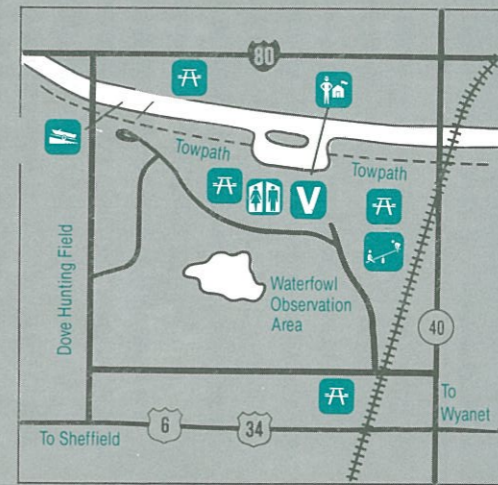

Hennepin Canal Parkway State Park

Legend

- Aqueducts
- Locks
- Restored Locks
- Boat Launch
- Day Use Areas
- Four-Lane Highways
- Paved Roads
- Picnic Area
- Playground
- Visitor Center
- Park Office
- Restrooms