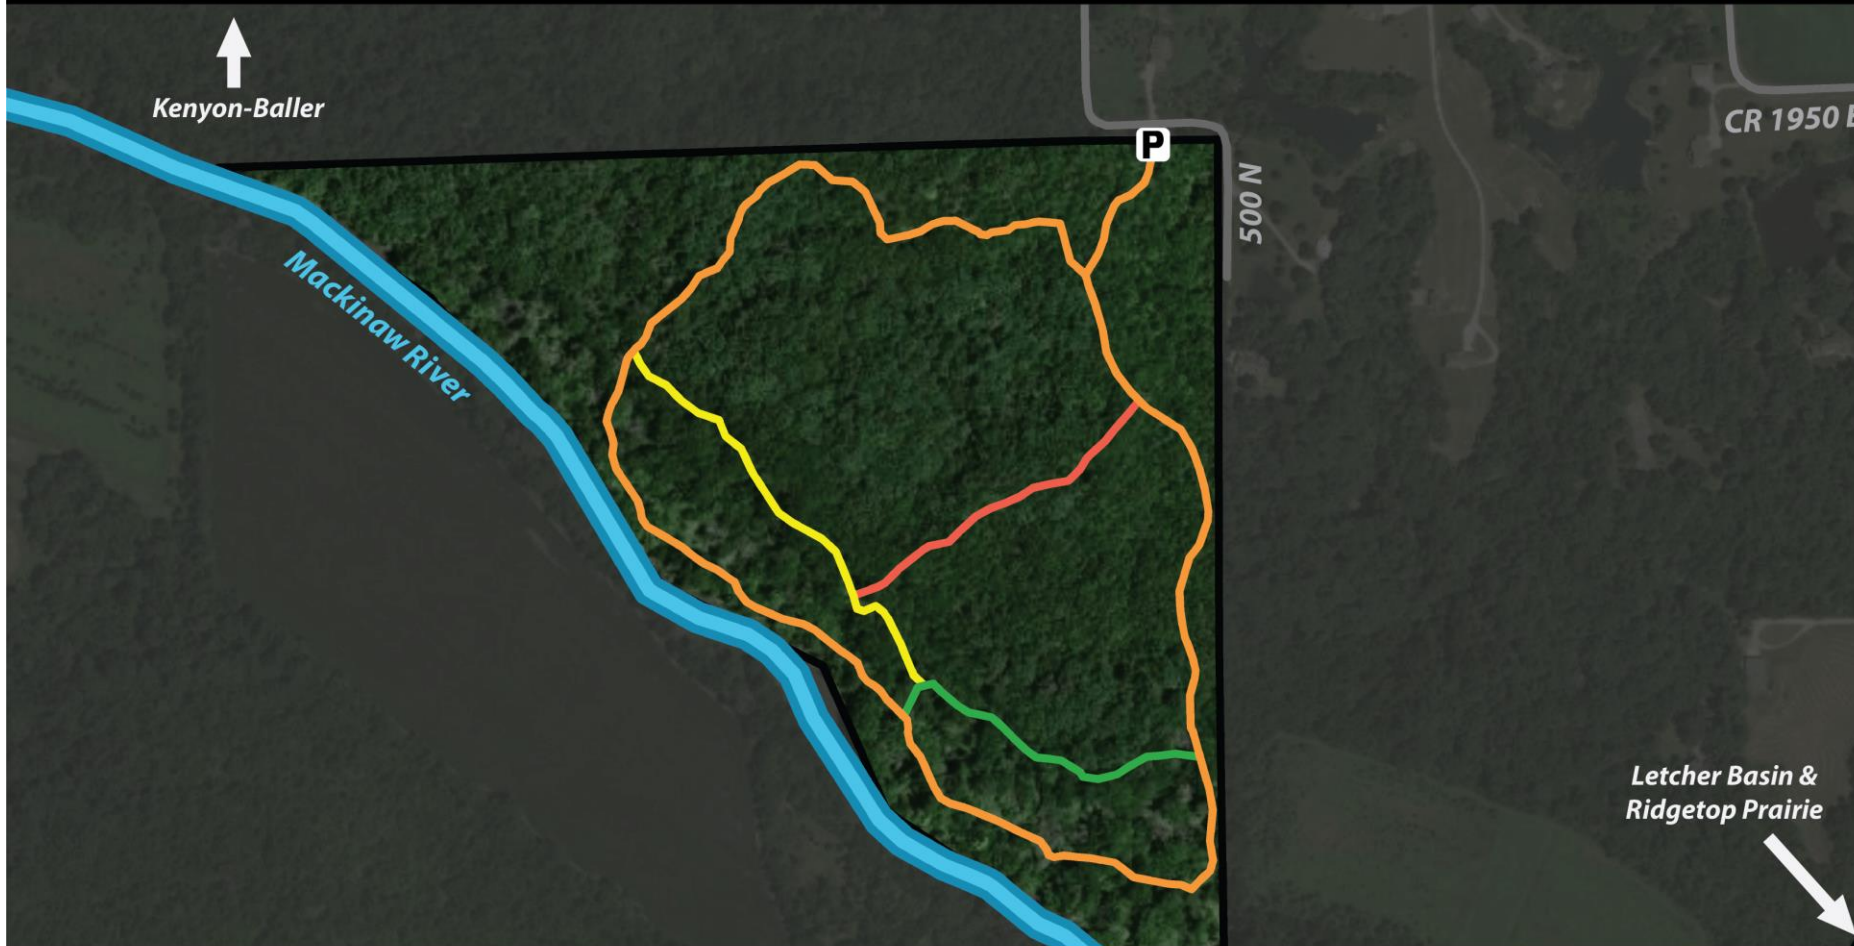

Hayes Woods Preserve

ParkLands Foundation

Trails

- | | |
|--|---|
|  1.52 miles |  0.23miles |
|  0.31miles |  0.23miles |

Key