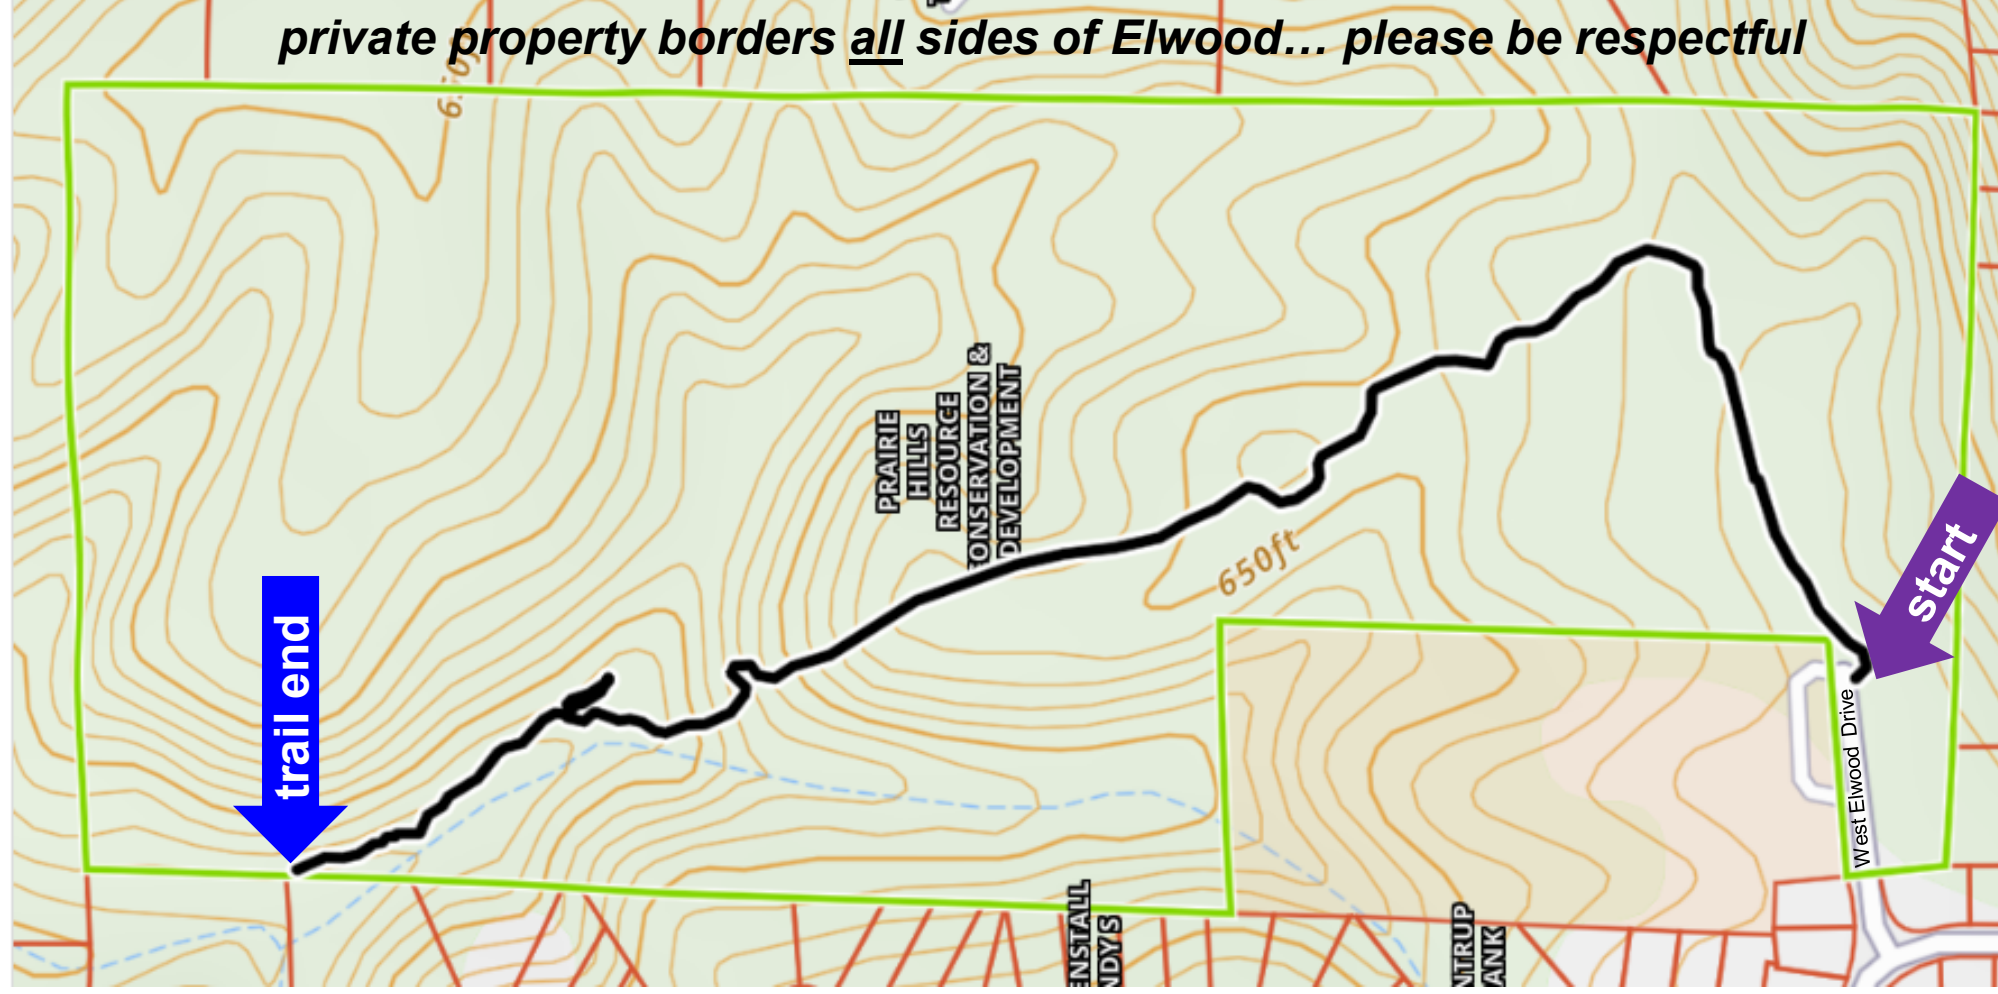

Elwood Wildlife Preserve Unofficial Trail Map

4607 West Elwood Drive, Peoria, IL 61604

Starting
Elevation
693 ft

Ending
Elevation
693 ft

One-way trail distance approximately 0.7 mile
Out-and-back trail distance approximately 1.4 miles

Trail Turnaround
Elevation
522 ft

0.7 mile

0.7 mile