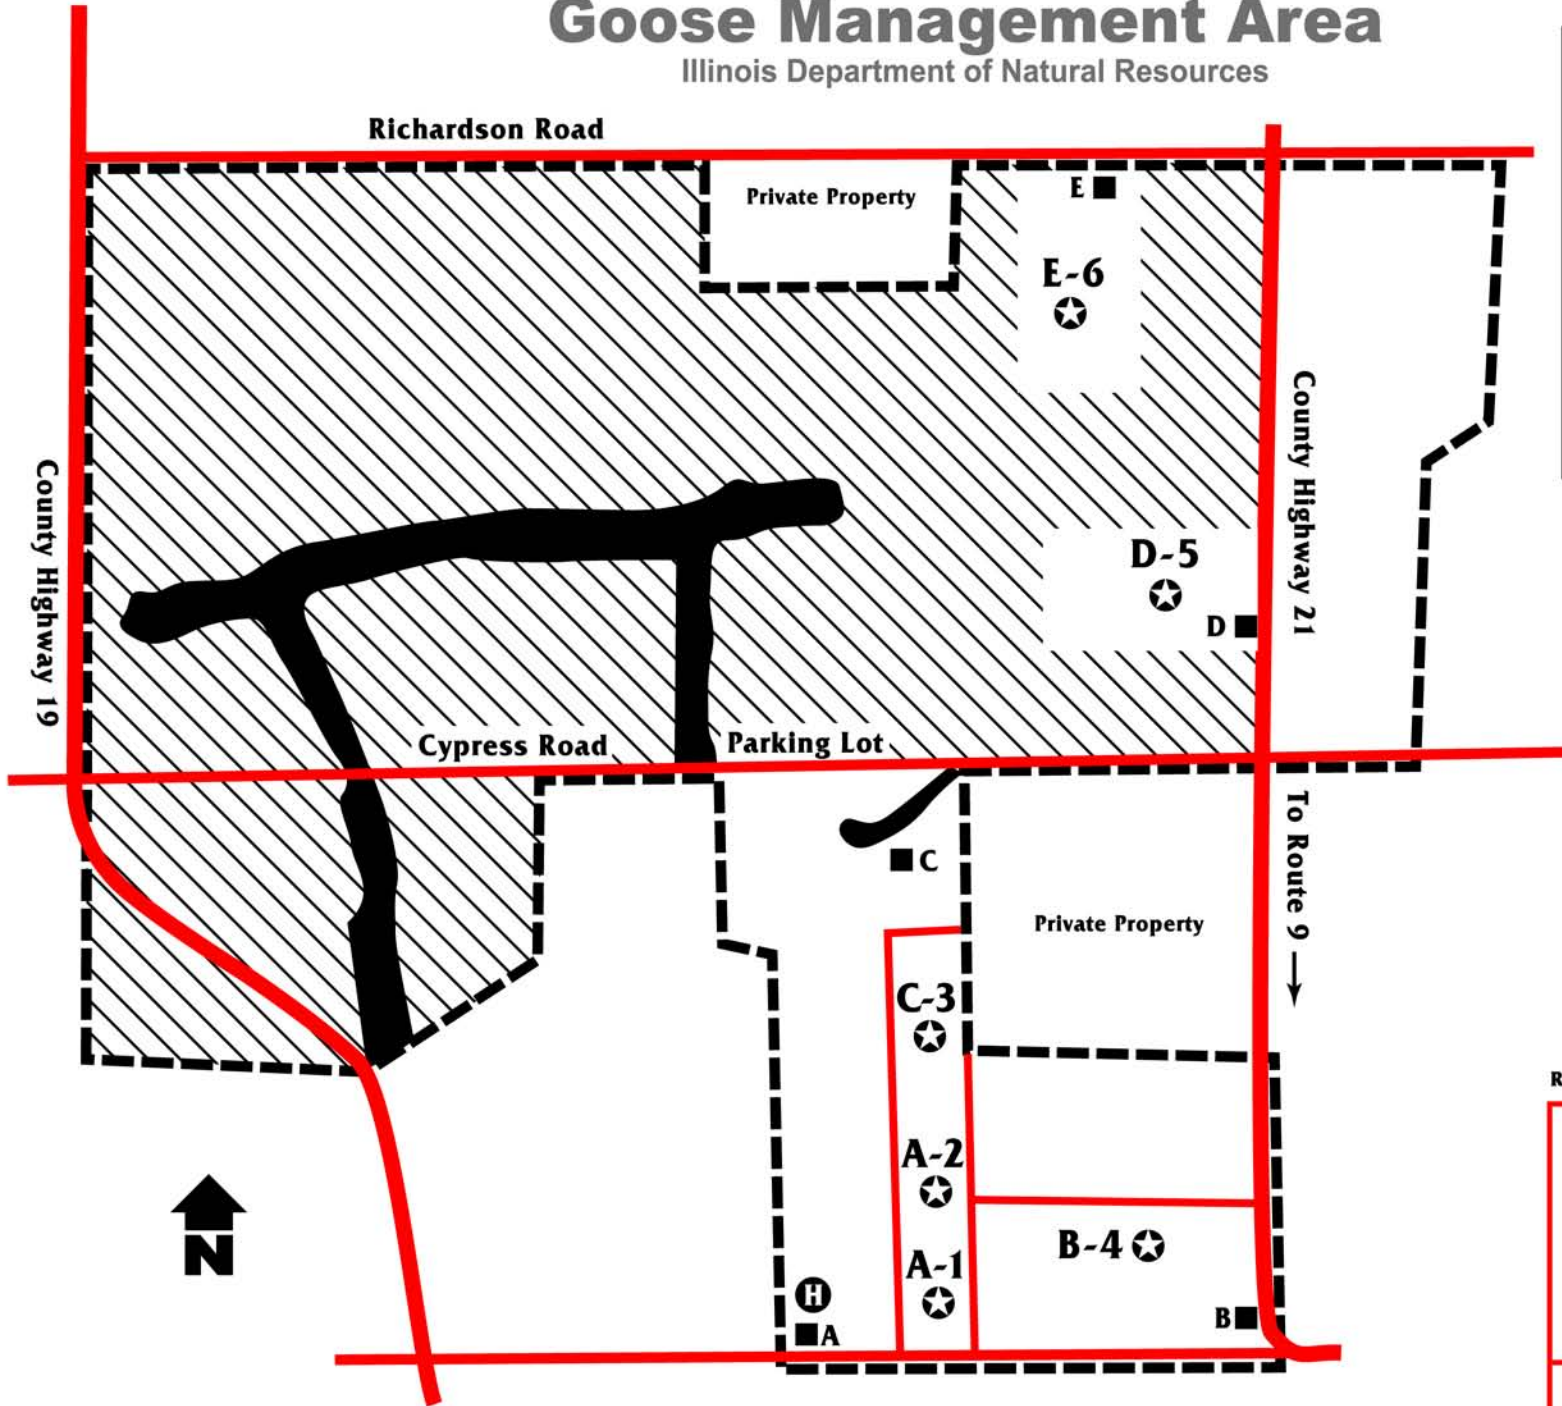

Double "T" Goose Management Area

Illinois Department of Natural Resources

Parking Lot	■ A
Roads	— (Red)
Site Boundary	- - - -
Stakes	☆ 1
Refuge	▨ (Diagonal Hatching)
Hunter Survey Box	Ⓜ H