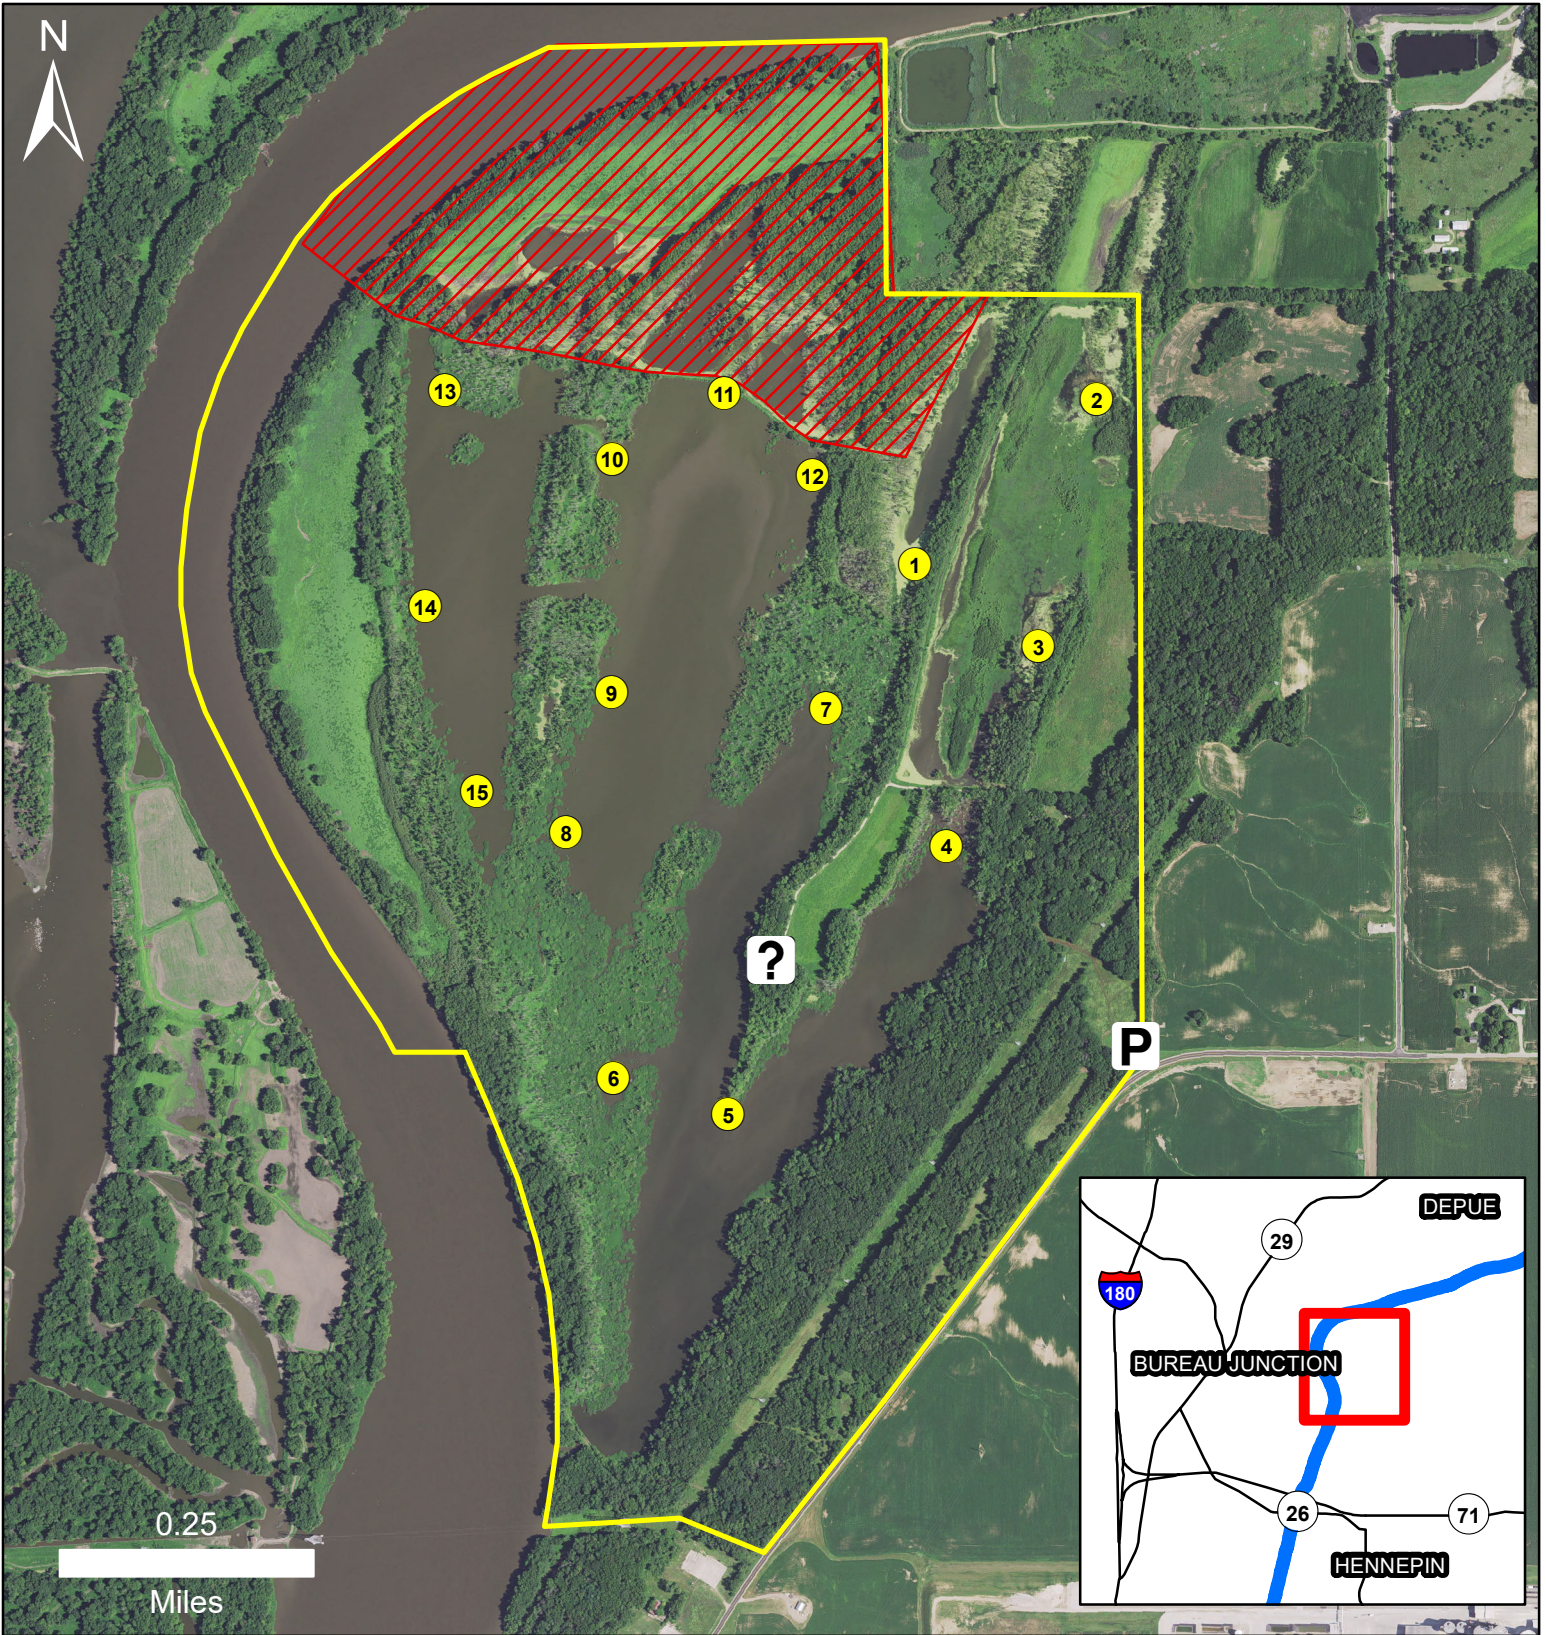

Donnelley State Fish and Wildlife Area

- Hunter Check Station
- Boundary
- Waterfowl Blind
- Waterfowl Refuge
- Parking Lot

Donnelley/DePue
State Fish and Wildlife Area
1001 W. 4th Street
DePue, IL 61322