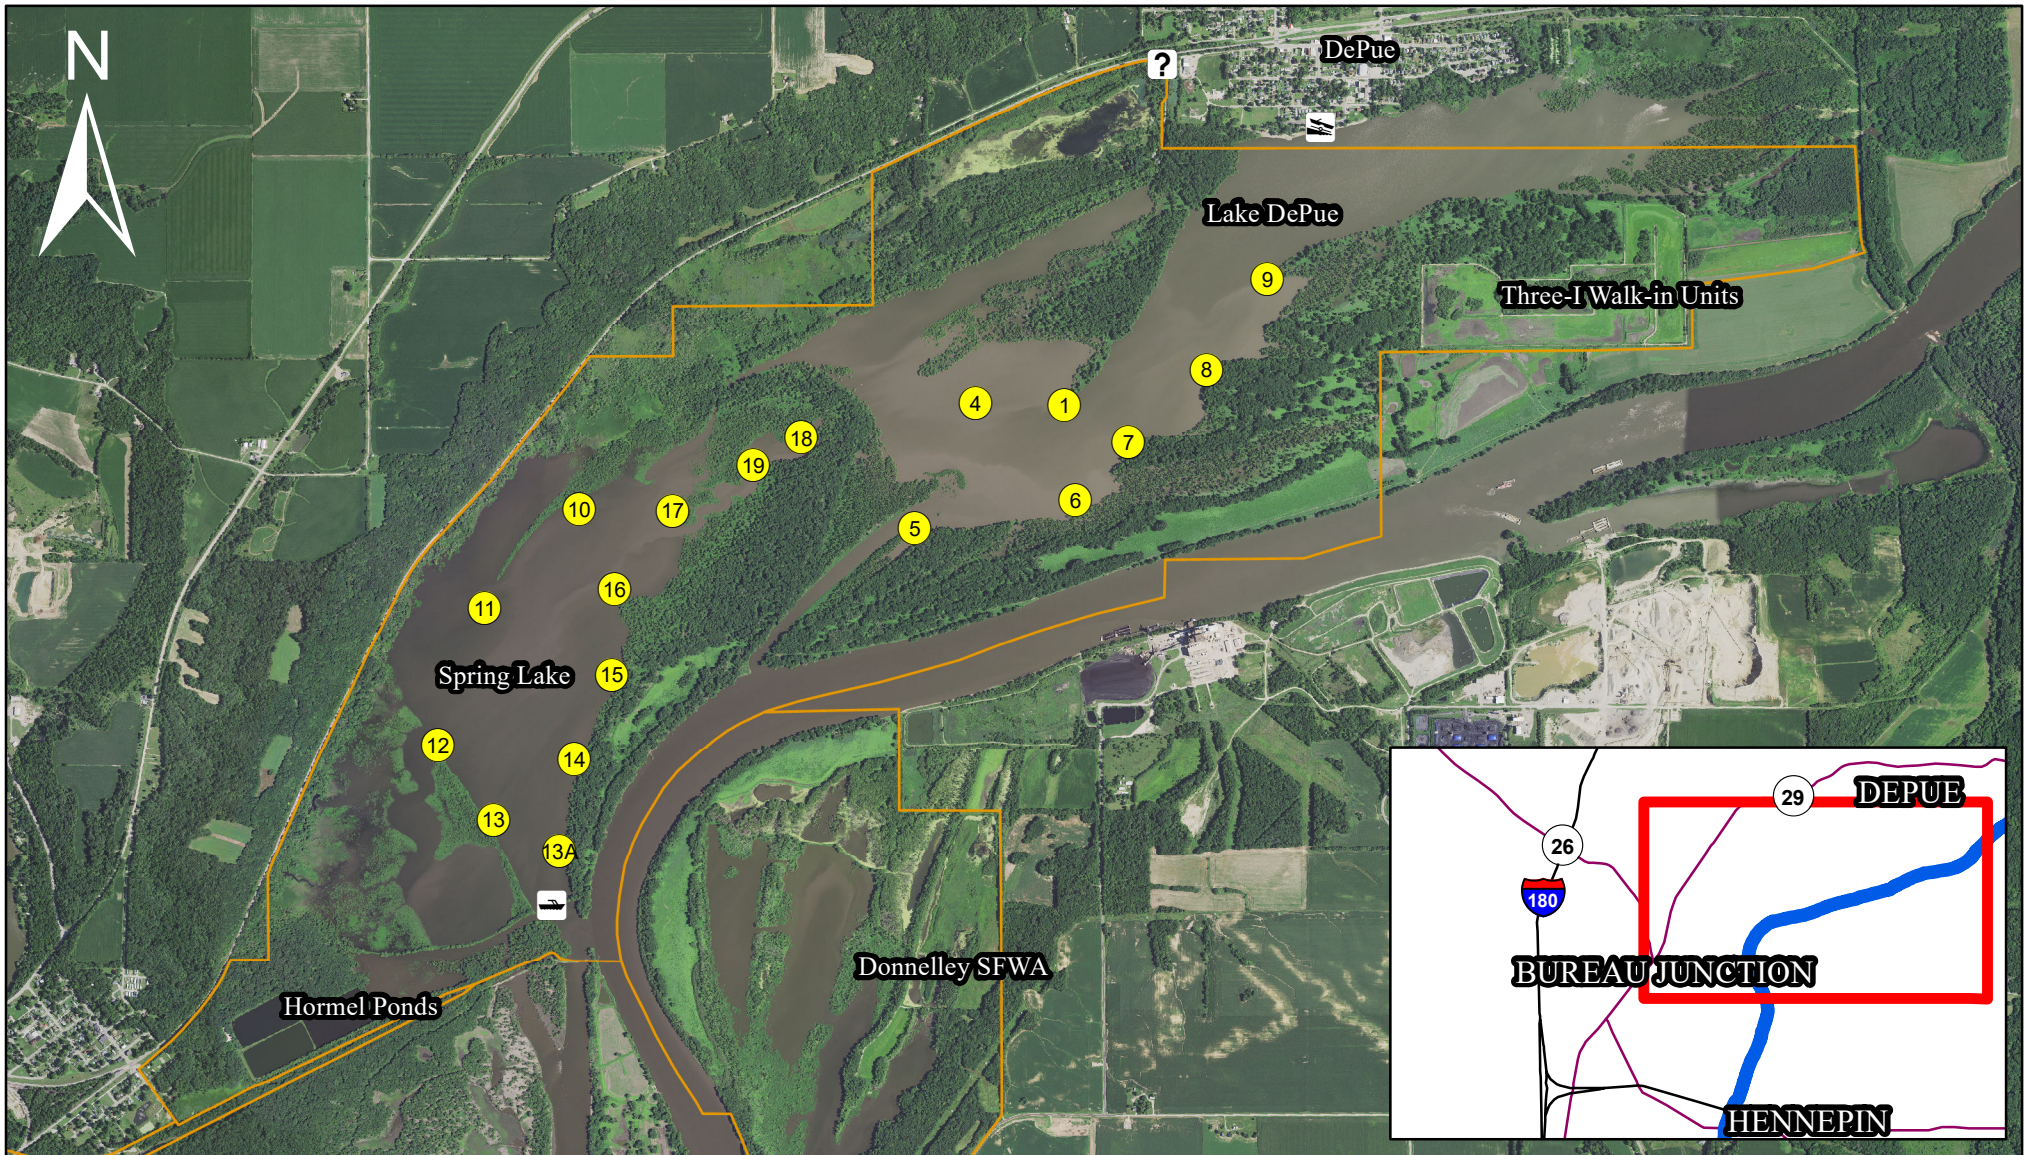

Lake DePue State Fish and Wildlife Area

Checkstation

Boat Pullover

Waterfowl Blinds

Boat Ramp

Boundary

0.5

Miles

Lake DePue
State Fish and Wildlife Area
1001 W. 4th Street
DePue, IL 61322