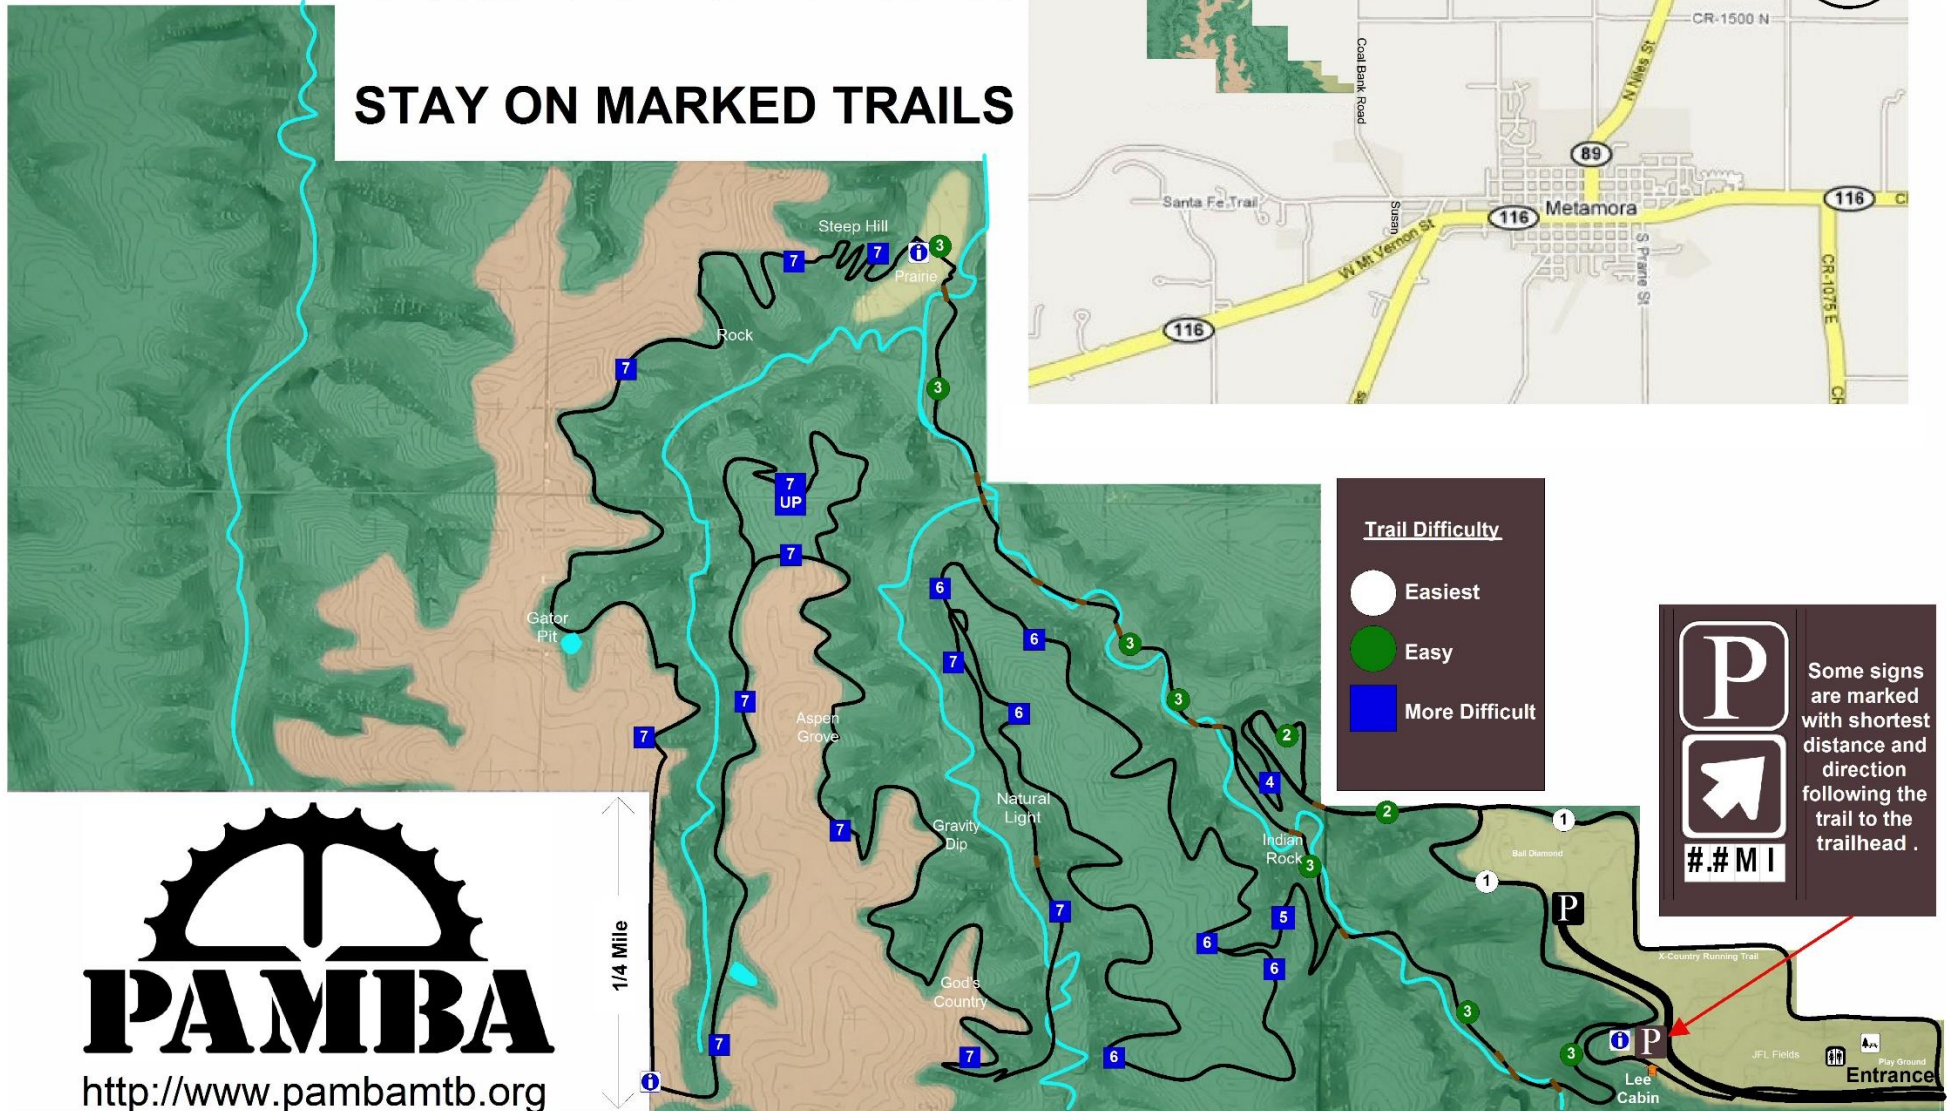

# PAMBA's Black Partridge Park Trail Map

[http://www.pambamt.org/pamba\\_images/maps/bpp.jpg](http://www.pambamt.org/pamba_images/maps/bpp.jpg)

## BLACK PARTRIDGE PARK Metamora Park District

STAY ON MARKED TRAILS

**PAMIBA**  
<http://www.pambamt.org>