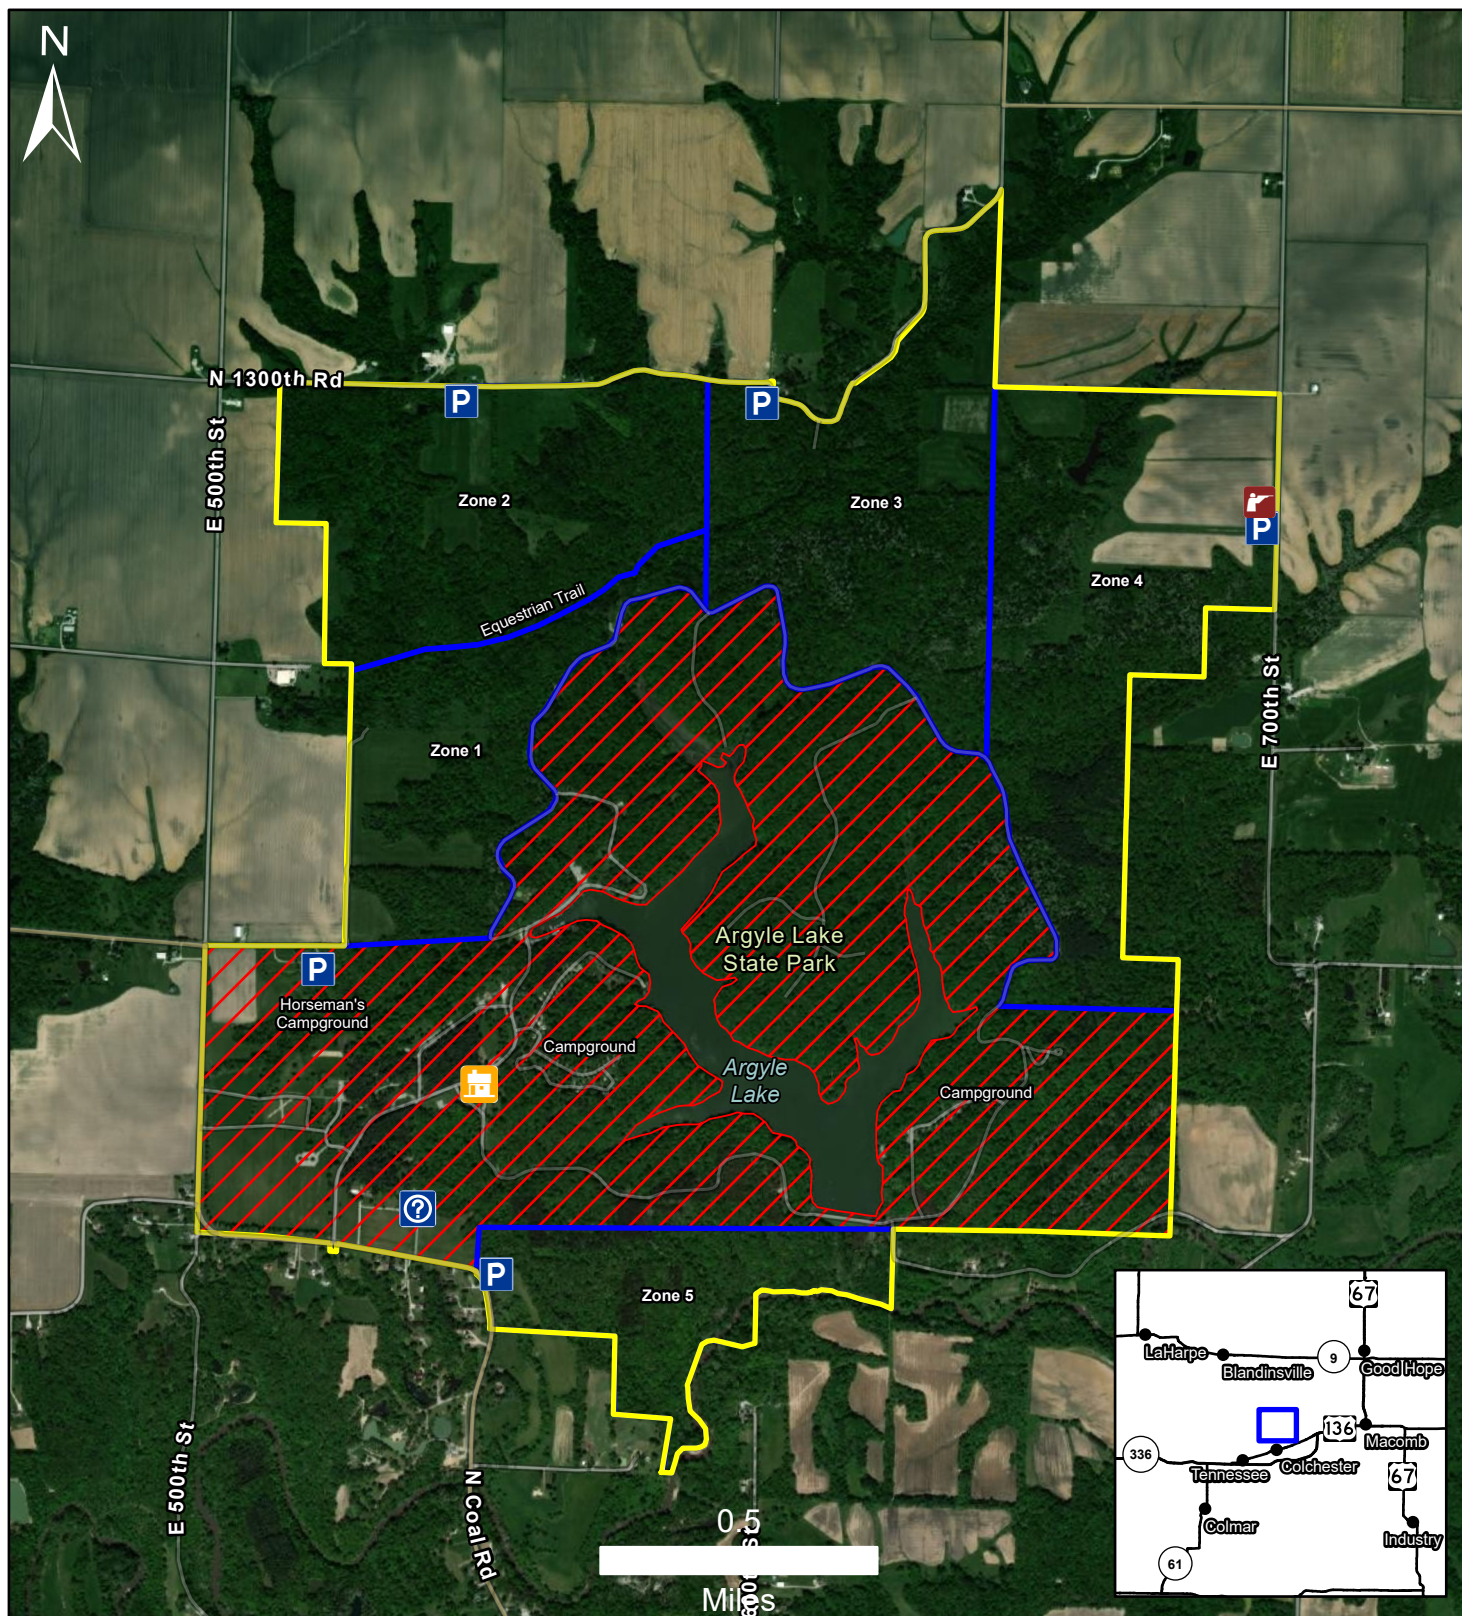

# Argyle Lake State Park

- Boundary
- Zones
- Restricted Area
- Site Office
- Parking Lot
- Hunter Check Station
- Trap Range

Argyle Lake SP  
 640 Argyle Park Road  
 Colchester, IL 62326  
 309-776-3422