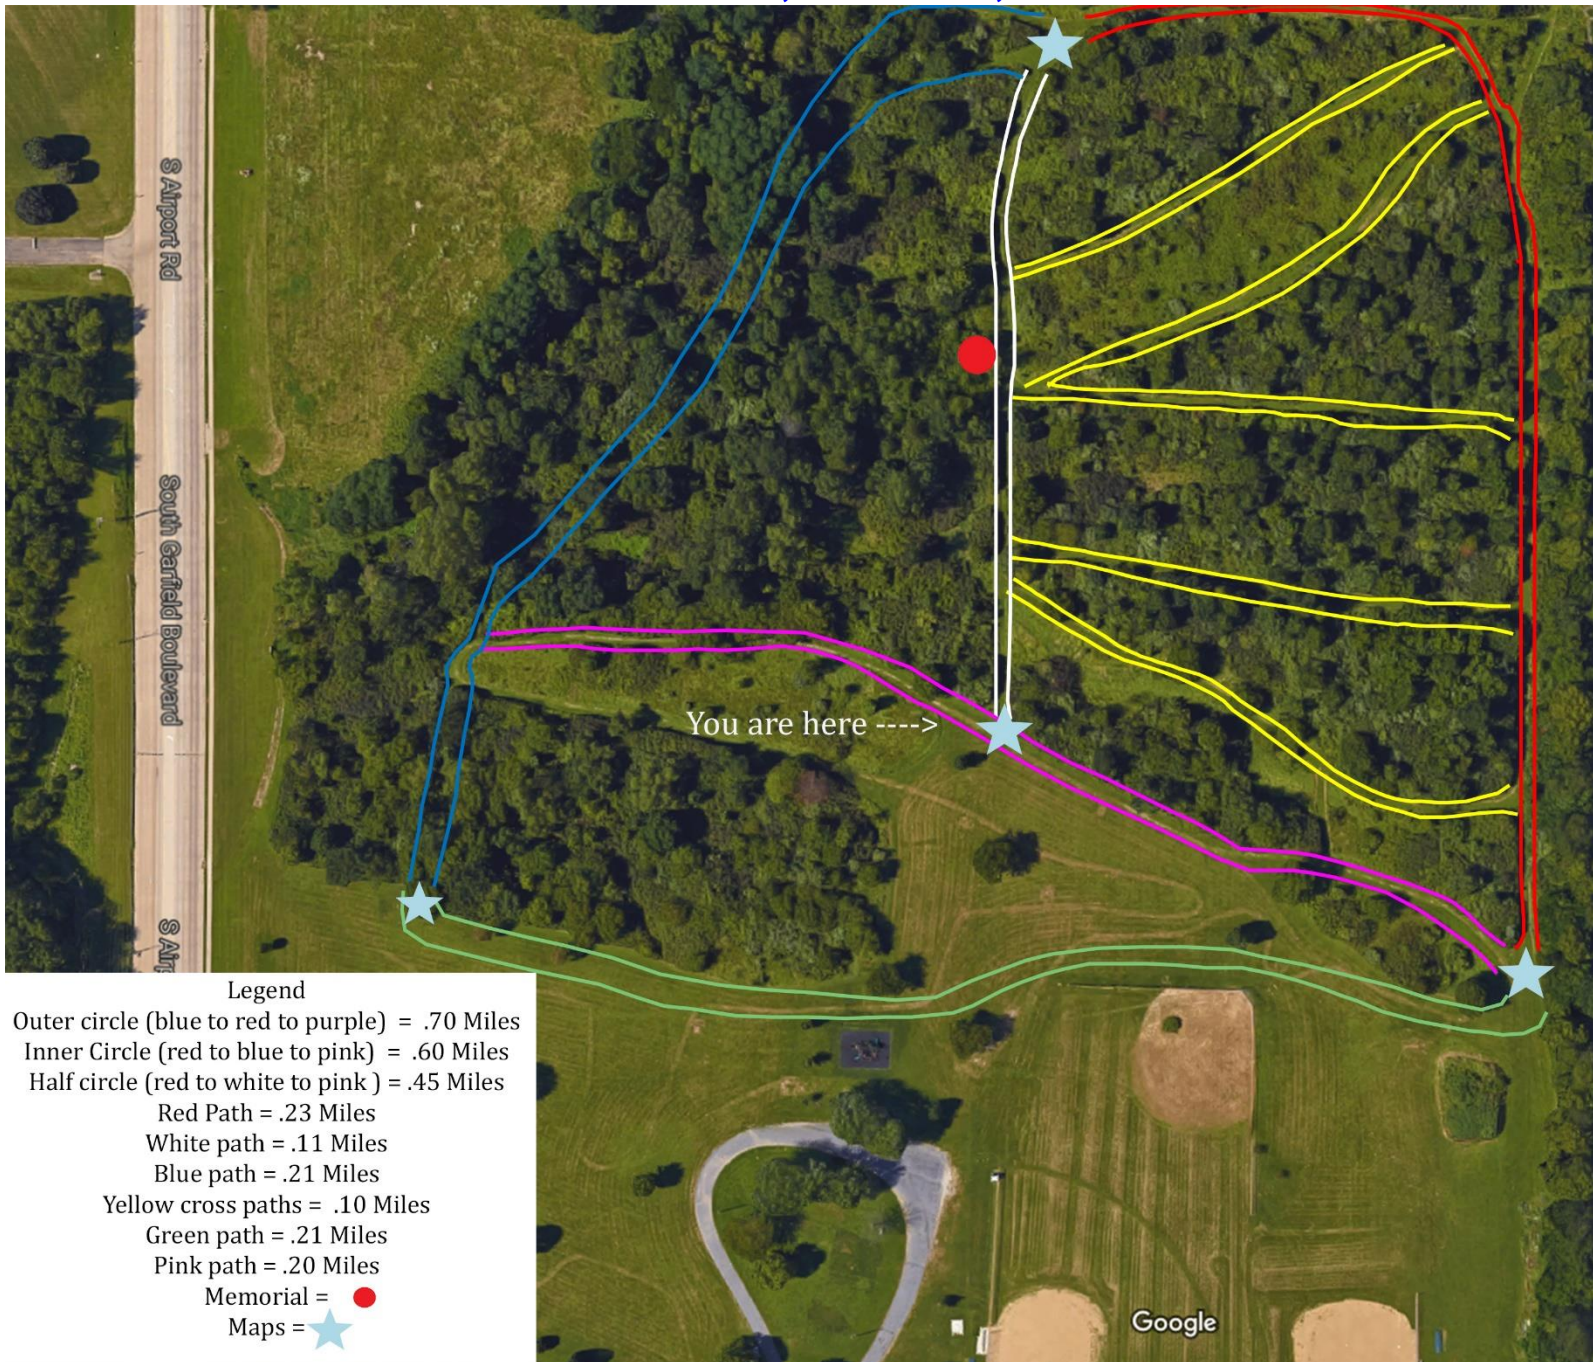

Alpha Park

43 Caliente Avenue, Bartonville, IL 61607

- Legend
- Outer circle (blue to red to purple) = .70 Miles
 - Inner Circle (red to blue to pink) = .60 Miles
 - Half circle (red to white to pink) = .45 Miles
 - Red Path = .23 Miles
 - White path = .11 Miles
 - Blue path = .21 Miles
 - Yellow cross paths = .10 Miles
 - Green path = .21 Miles
 - Pink path = .20 Miles
 - Memorial = ●
 - Maps = ★